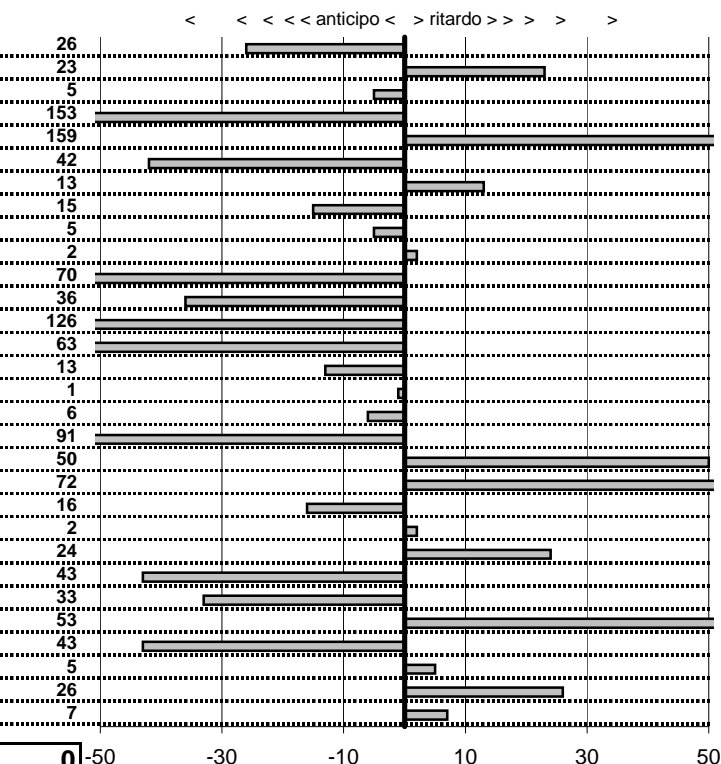

tempi e classifiche disponibili su [www.cronoviterbo.net](http://www.cronoviterbo.net)

- Cronologi - Penalità - Statistiche -

**D'AMATO A.**  
**PORSCHE 911 CARRERA**

**44**

**30** in classifica

prova	t.imposto	start	stop	t.netto
PA1-Cantalice 1	0:00:06,00	12:43:22,93	12:43:28,67	0:00:05,74
PA2-Cantalice 2	0:00:09,00	12:43:28,67	12:43:37,90	0:00:09,23
PA3-Pian de Roche 1	0:22:22,00	12:43:37,90	13:05:59,85	0:22:21,95
PA4-Pian de Roche 2	0:00:12,00	13:05:59,85	13:06:10,32	0:00:10,47
PA5-Pian de Roche 3	0:00:06,00	13:06:10,32	13:06:17,91	0:00:07,59
PA6-Pian de Roche 4	0:00:10,00	13:06:17,91	13:06:27,49	0:00:09,58
PA7-Campoforogna 1	0:11:09,00	13:06:27,49	13:17:36,62	0:11:09,13
PA8-Campoforogna 2	0:00:06,00	13:17:36,62	13:17:42,47	0:00:05,85
PA9-Campoforogna 3	0:00:12,00	13:17:42,47	13:17:54,42	0:00:11,95
PA10-Campoforogna 4	0:00:05,00	13:17:54,42	13:17:59,44	0:00:05,02
PA11-Campo Stella 1	1:58:58,00	13:17:59,44	15:16:56,74	1:18:57,30
PA12-Campo Stella 2	0:00:06,00	15:16:56,74	15:17:02,38	0:00:05,64
PA13-Campo Stella 3	0:00:06,00	15:17:02,38	15:17:07,12	0:00:04,74
PA14-Campo Stella 4	0:00:10,00	15:17:07,12	15:17:16,49	0:00:09,37
PA15-Vallolina 1	0:09:39,00	15:17:16,49	15:26:55,36	0:09:38,87
PA16-Vallolina 2	0:00:10,00	15:26:55,36	15:27:05,35	0:00:09,99
PA17-Vallolina 3	0:00:05,00	15:27:05,35	15:27:10,29	0:00:04,94
PA18-Vallolina 4	0:00:13,00	15:27:10,29	15:27:22,38	0:00:12,09
PA19-Cascia 1	0:35:59,00	15:27:22,38	16:03:21,88	0:35:59,50
PA20-Cascia 2	0:00:05,00	16:03:21,88	16:03:27,60	0:00:05,72
PA21-Cascia 3	0:00:06,00	16:03:27,60	16:03:33,44	0:00:05,84
PA22-Piaz. S.S.685 1	0:19:19,00	16:03:33,44	16:22:52,46	0:19:19,02
PA23-Piaz. S.S.685 2	0:00:06,00	16:22:52,46	16:22:58,70	0:00:06,24
PA24-Selvarotonda 1	0:55:59,00	16:22:58,70	17:18:57,27	0:55:58,57
PA25-Selvarotonda 2	0:00:10,00	17:18:57,27	17:19:06,94	0:00:09,67
PA26-Selvarotonda 3	0:00:06,00	17:19:06,94	17:19:13,47	0:00:06,53
PA27-Selvarotonda 4	0:00:11,00	17:19:13,47	17:19:24,04	0:00:10,57
PA28-Selvarotonda 5	0:00:05,00	17:19:24,04	17:19:29,09	0:00:05,05
PA29-Selvarotonda 6	0:00:10,00	18:44:12,05	18:44:22,31	0:00:10,26
PA30-Selvarotonda 7	0:00:05,00	18:44:22,31	18:44:27,38	0:00:05,07