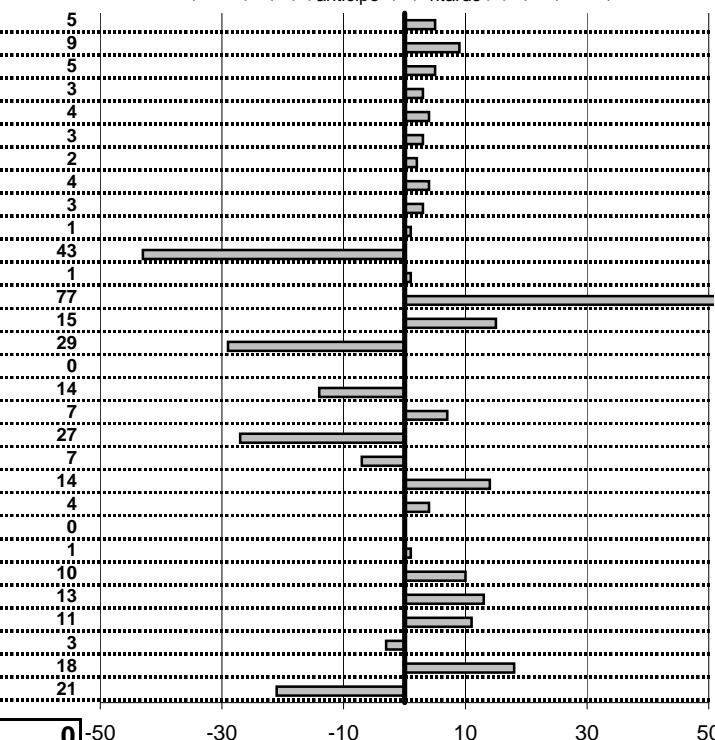

< < < < anticipo < > ritardo > > >

SOMMA PENALITA'	354
MEDIA PENALITA'	11,8

ALTRE PENALITA'	0
TOTALE PENALITA'	354

Elaborazione dati a cura di CRONOVITERBO