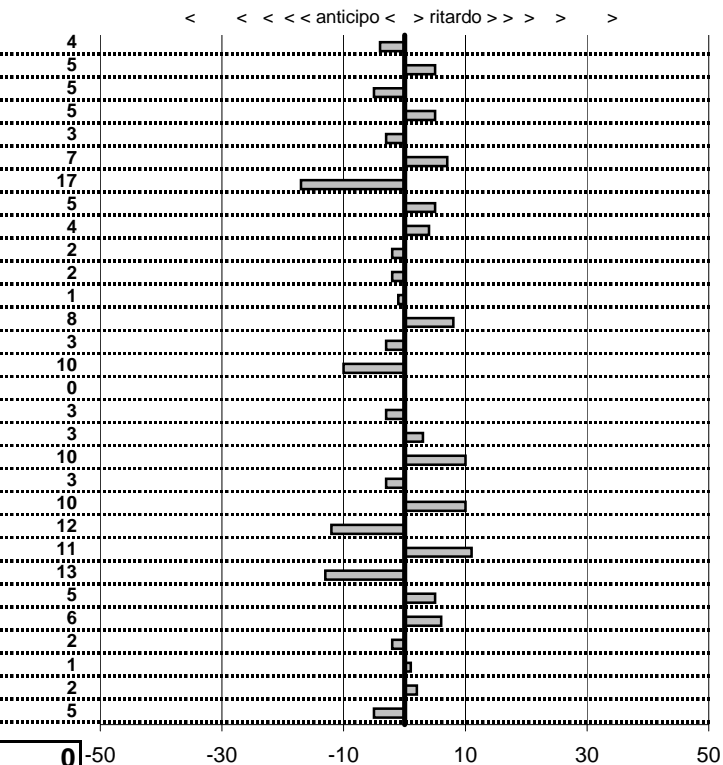

tempi e classifiche disponibili su [www.cronoviterbo.net](http://www.cronoviterbo.net)

- Cronologi - Penalità - Statistiche -

**PACIARONI G.**  
 AUTOBIANCHI A 112 ABARTH

**11**

**5** in classifica

prova	t.imposto	start	stop	t.netto
PA1-Cantalice 1	0:00:06,00	12:10:43,55	12:10:49,51	0:00:05,96
PA2-Cantalice 2	0:00:09,00	12:10:49,51	12:10:58,56	0:00:09,05
PA3-Pian de Roche 1	0:22:22,00	12:10:58,56	12:33:20,51	0:22:21,95
PA4-Pian de Roche 2	0:00:12,00	12:33:20,51	12:33:32,56	0:00:12,05
PA5-Pian de Roche 3	0:00:06,00	12:33:32,56	12:33:38,53	0:00:05,97
PA6-Pian de Roche 4	0:00:10,00	12:33:38,53	12:33:48,60	0:00:10,07
PA7-Campoforogna 1	0:11:09,00	12:33:48,60	12:44:57,43	0:11:08,83
PA8-Campoforogna 2	0:00:06,00	12:44:57,43	12:45:03,48	0:00:06,05
PA9-Campoforogna 3	0:00:12,00	12:45:03,48	12:45:15,52	0:00:12,04
PA10-Campoforogna 4	0:00:05,00	12:45:15,52	12:45:20,50	0:00:04,98
PA11-Campo Stella 1	1:58:58,00	12:45:20,50	14:44:18,52	1:18:58,02
PA12-Campo Stella 2	0:00:06,00	14:44:18,52	14:44:24,51	0:00:05,99
PA13-Campo Stella 3	0:00:06,00	14:44:24,51	14:44:30,59	0:00:06,08
PA14-Campo Stella 4	0:00:10,00	14:44:30,59	14:44:40,56	0:00:09,97
PA15-Vallolina 1	0:09:39,00	14:44:40,56	14:54:19,46	0:09:38,90
PA16-Vallolina 2	0:00:10,00	14:54:19,46	14:54:29,46	0:00:10,00
PA17-Vallolina 3	0:00:05,00	14:54:29,46	14:54:34,43	0:00:04,97
PA18-Vallolina 4	0:00:13,00	14:54:34,43	14:54:47,46	0:00:13,03
PA19-Cascia 1	0:35:59,00	14:54:47,46	15:30:46,56	0:35:59,10
PA20-Cascia 2	0:00:05,00	15:30:46,56	15:30:51,53	0:00:04,97
PA21-Cascia 3	0:00:06,00	15:30:51,53	15:30:57,63	0:00:06,10
PA22-Piaz. S.S.685 1	0:19:19,00	15:30:57,63	15:50:16,51	0:19:18,88
PA23-Piaz. S.S.685 2	0:00:06,00	15:50:16,51	15:50:22,62	0:00:06,11
PA24-Selvarotonda 1	0:55:59,00	15:50:22,62	16:46:21,49	0:55:58,87
PA25-Selvarotonda 2	0:00:10,00	16:46:21,49	16:46:31,54	0:00:10,05
PA26-Selvarotonda 3	0:00:06,00	16:46:31,54	16:46:37,60	0:00:06,06
PA27-Selvarotonda 4	0:00:11,00	16:46:37,60	16:46:48,58	0:00:10,98
PA28-Selvarotonda 5	0:00:05,00	16:46:48,58	16:46:53,59	0:00:05,01
PA29-Selvarotonda 6	0:00:10,00	18:15:15,62	18:15:25,64	0:00:10,02
PA30-Selvarotonda 7	0:00:05,00	18:15:25,64	18:15:30,59	0:00:04,95