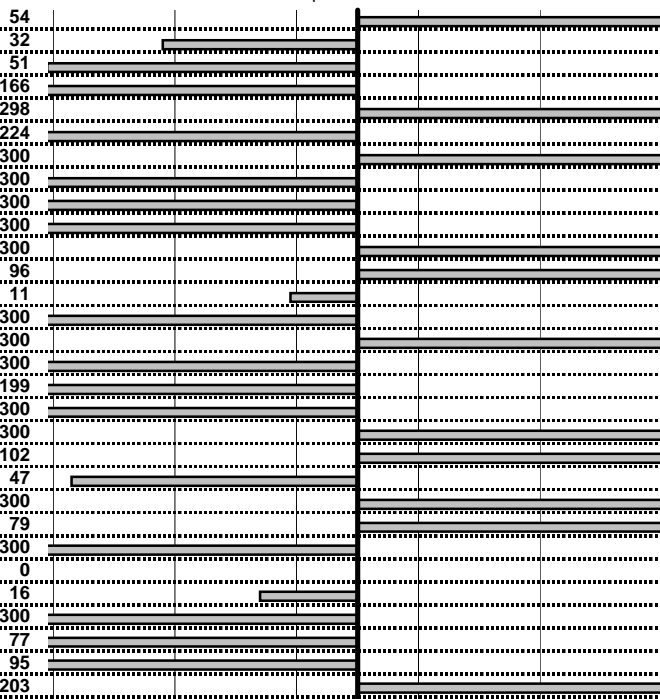

< < < < anticipo < > ritardo > > >

SOMMA PENALITA'	5.650
MEDIA PENALITA'	188,3

ALTRE PENALITA'	0
TOTALE PENALITA'	5.650

Elaborazione dati a cura di CRONOVITERBO