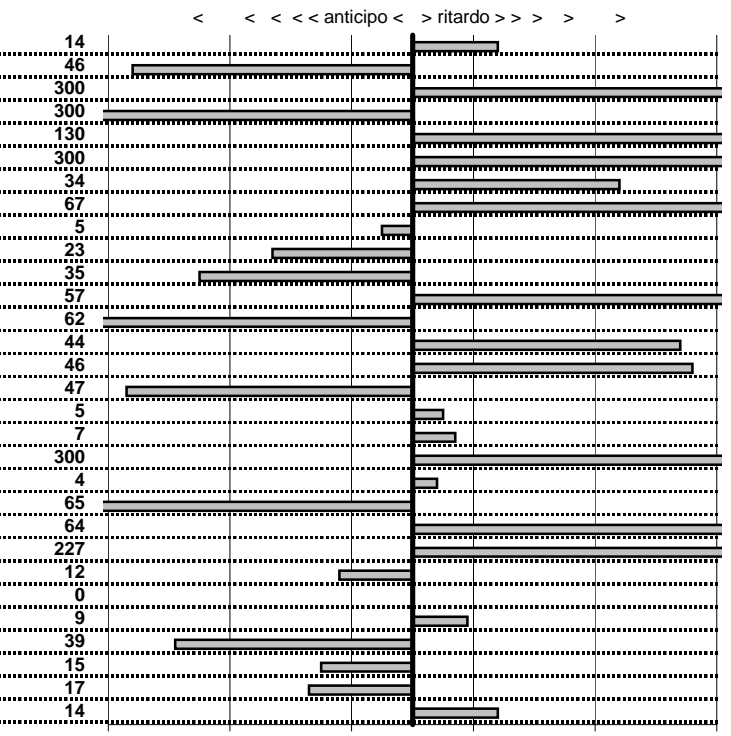

tempi e classifiche disponibili su [www.cronoviterbo.net](http://www.cronoviterbo.net)

- Cronologi - Penalità - Statistiche -

**COSTANTINI U.**  
**ALFA ROMEO DUETTO**

**53**

**26** in classifica

prova	t.imposto	start	stop	t.netto
PA1-Cantalice 1	0:00:06,00	12:52:17,59	12:52:23,73	0:00:06,14
PA2-Cantalice 2	0:00:09,00	12:52:23,73	12:52:32,27	0:00:08,54
PA3-Pian de Roche 1	0:22:22,00	12:52:32,27	13:15:04,43	0:22:32,16
PA4-Pian de Roche 2	0:00:12,00	13:15:04,43	13:15:11,09	0:00:06,66
PA5-Pian de Roche 3	0:00:06,00	13:15:11,09	13:15:18,39	0:00:07,30
PA6-Pian de Roche 4	0:00:10,00	13:15:18,39	13:15:33,48	0:00:15,09
PA7-Campoforogna 1	0:11:09,00	13:15:33,48	13:26:42,82	0:11:09,34
PA8-Campoforogna 2	0:00:06,00	13:26:42,82	13:26:49,49	0:00:06,67
PA9-Campoforogna 3	0:00:12,00	13:26:49,49	13:27:01,44	0:00:11,95
PA10-Campoforogna 4	0:00:05,00	13:27:01,44	13:27:06,21	0:00:04,77
PA11-Campo Stella 1	1:58:58,00	13:27:06,21	15:26:03,86	1:18:57,65
PA12-Campo Stella 2	0:00:06,00	15:26:03,86	15:26:10,43	0:00:06,57
PA13-Campo Stella 3	0:00:06,00	15:26:10,43	15:26:15,81	0:00:05,38
PA14-Campo Stella 4	0:00:10,00	15:26:15,81	15:26:26,25	0:00:10,44
PA15-Vallolina 1	0:09:39,00	15:26:26,25	15:36:05,71	0:09:39,46
PA16-Vallolina 2	0:00:10,00	15:36:05,71	15:36:15,24	0:00:09,53
PA17-Vallolina 3	0:00:05,00	15:36:15,24	15:36:20,29	0:00:05,05
PA18-Vallolina 4	0:00:13,00	15:36:20,29	15:36:33,36	0:00:13,07
PA19-Cascia 1	0:35:59,00	15:36:33,36	16:12:35,66	0:36:02,30
PA20-Cascia 2	0:00:05,00	16:12:35,66	16:12:40,70	0:00:05,04
PA21-Cascia 3	0:00:06,00	16:12:40,70	16:12:46,05	0:00:05,35
PA22-Piaz. S.S.685 1	0:19:19,00	16:12:46,05	16:32:05,69	0:19:19,64
PA23-Piaz. S.S.685 2	0:00:06,00	16:32:05,69	16:32:13,96	0:00:08,27
PA24-Selvarotonda 1	0:55:59,00	16:32:13,96	17:28:12,84	0:55:58,88
PA25-Selvarotonda 2	0:00:10,00	17:28:12,84	17:28:22,84	0:00:10,00
PA26-Selvarotonda 3	0:00:06,00	17:28:22,84	17:28:28,93	0:00:06,09
PA27-Selvarotonda 4	0:00:11,00	17:28:28,93	17:28:39,54	0:00:10,61
PA28-Selvarotonda 5	0:00:05,00	17:28:39,54	17:28:44,39	0:00:04,85
PA29-Selvarotonda 6	0:00:10,00	18:52:09,83	18:52:19,66	0:00:09,83
PA30-Selvarotonda 7	0:00:05,00	18:52:19,66	18:52:24,80	0:00:05,14