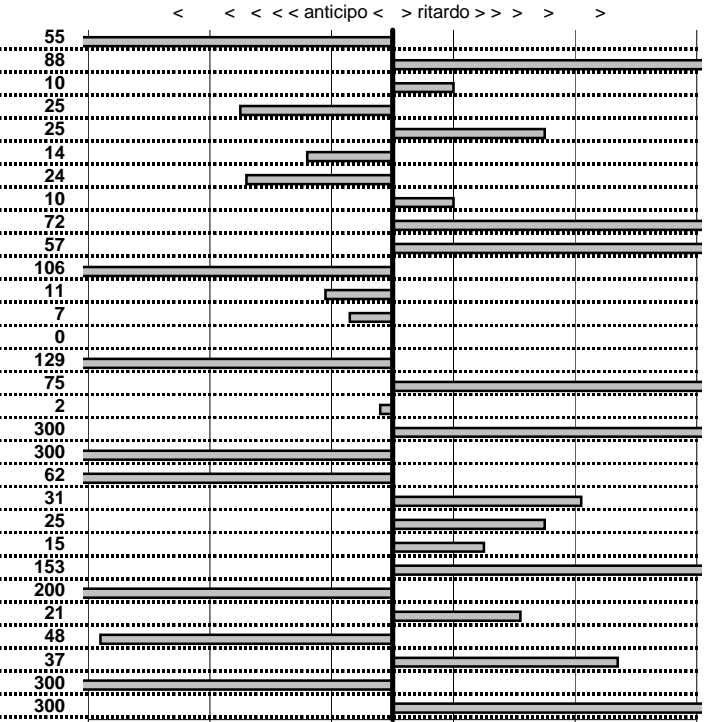

tempi e classifiche disponibili su [www.cronoviterbo.net](http://www.cronoviterbo.net)

- Cronologi - Penalità - Statistiche -

**ANGELINI P.**  
**LANCIA FLAVIA COUPE**

**52**

**35** in classifica

prova	t.imposto	start	stop	t.netto
PA1-Cantalice 1	0:00:06,00	12:51:29,53	12:51:34,98	0:00:05,45
PA2-Cantalice 2	0:00:09,00	12:51:34,98	12:51:44,86	0:00:09,88
PA3-Pian de Roche 1	0:22:22,00	12:51:44,86	13:14:06,96	0:22:22,10
PA4-Pian de Roche 2	0:00:12,00	13:14:06,96	13:14:18,71	0:00:11,75
PA5-Pian de Roche 3	0:00:06,00	13:14:18,71	13:14:24,96	0:00:06,25
PA6-Pian de Roche 4	0:00:10,00	13:14:24,96	13:14:34,82	0:00:09,86
PA7-Campoforogna 1	0:11:09,00	13:14:34,82	13:25:43,58	0:11:08,76
PA8-Campoforogna 2	0:00:06,00	13:25:43,58	13:25:49,68	0:00:06,10
PA9-Campoforogna 3	0:00:12,00	13:25:49,68	13:26:02,40	0:00:12,72
PA10-Campoforogna 4	0:00:05,00	13:26:02,40	13:26:07,97	0:00:05,57
PA11-Campo Stella 1	1:58:58,00	13:26:07,97	15:25:07,03	1:18:59,06
PA12-Campo Stella 2	0:00:06,00	15:25:07,03	15:25:12,92	0:00:05,89
PA13-Campo Stella 3	0:00:06,00	15:25:12,92	15:25:18,85	0:00:05,93
PA14-Campo Stella 4	0:00:10,00	15:25:18,85	15:25:28,85	0:00:10,00
PA15-Vallolina 1	0:09:39,00	15:25:28,85	15:35:06,56	0:09:37,71
PA16-Vallolina 2	0:00:10,00	15:35:06,56	15:35:17,31	0:00:10,75
PA17-Vallolina 3	0:00:05,00	15:35:17,31	15:35:22,29	0:00:04,98
PA18-Vallolina 4	0:00:13,00	15:35:22,29	15:35:40,33	0:00:18,04
PA19-Cascia 1	0:35:59,00	15:35:40,33	16:11:33,54	0:35:53,21
PA20-Cascia 2	0:00:05,00	16:11:33,54	16:11:37,92	0:00:04,38
PA21-Cascia 3	0:00:06,00	16:11:37,92	16:11:44,23	0:00:06,31
PA22-Piaz. S.S.685 1	0:19:19,00	16:11:44,23	16:31:03,48	0:19:19,25
PA23-Piaz. S.S.685 2	0:00:06,00	16:31:03,48	16:31:09,63	0:00:06,15
PA24-Selvarotonda 1	0:55:59,00	16:31:09,63	17:27:10,16	0:56:00,53
PA25-Selvarotonda 2	0:00:10,00	17:27:10,16	17:27:18,16	0:00:08,00
PA26-Selvarotonda 3	0:00:06,00	17:27:18,16	17:27:24,37	0:00:06,21
PA27-Selvarotonda 4	0:00:11,00	17:27:24,37	17:27:34,89	0:00:10,52
PA28-Selvarotonda 5	0:00:05,00	17:27:34,89	17:27:40,26	0:00:05,37
PA29-Selvarotonda 6	0:00:10,00	18:51:10,79	18:51:17,66	0:00:06,87
PA30-Selvarotonda 7	0:00:05,00	18:51:17,66	18:51:26,11	0:00:08,45