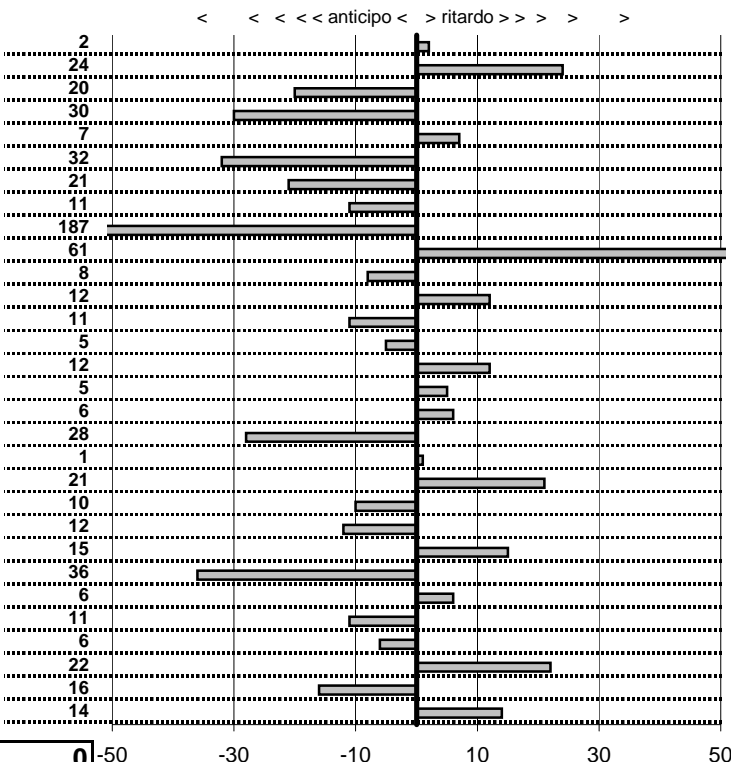

tempi e classifiche disponibili su [www.cronoviterbo.net](http://www.cronoviterbo.net)

- Cronologi - Penalità - Statistiche -

**FORMIGONI A.**  
 A 112 ABARTH

**9**

**18** in classifica

prova	t.imposto	start	stop	t.netto
PA1-Cantalice 1	0:00:06,00	12:08:26,43	12:08:32,45	0:00:06,02
PA2-Cantalice 2	0:00:09,00	12:08:32,45	12:08:41,69	0:00:09,24
PA3-Pian de Roche 1	0:22:22,00	12:08:41,69	12:31:03,49	0:22:21,80
PA4-Pian de Roche 2	0:00:12,00	12:31:03,49	12:31:15,19	0:00:11,70
PA5-Pian de Roche 3	0:00:06,00	12:31:15,19	12:31:21,26	0:00:06,07
PA6-Pian de Roche 4	0:00:10,00	12:31:21,26	12:31:30,94	0:00:09,68
PA7-Campoforogna 1	0:11:09,00	12:31:30,94	12:42:39,73	0:11:08,79
PA8-Campoforogna 2	0:00:06,00	12:42:39,73	12:42:45,62	0:00:05,89
PA9-Campoforogna 3	0:00:12,00	12:42:45,62	12:42:55,75	0:00:10,13
PA10-Campoforogna 4	0:00:05,00	12:42:55,75	12:43:01,36	0:00:05,61
PA11-Campo Stella 1	1:58:58,00	12:43:01,36	14:41:59,28	1:18:57,92
PA12-Campo Stella 2	0:00:06,00	14:41:59,28	14:42:05,40	0:00:06,12
PA13-Campo Stella 3	0:00:06,00	14:42:05,40	14:42:11,29	0:00:05,89
PA14-Campo Stella 4	0:00:10,00	14:42:11,29	14:42:21,24	0:00:09,95
PA15-Vallolina 1	0:09:39,00	14:42:21,24	14:52:00,36	0:09:39,12
PA16-Vallolina 2	0:00:10,00	14:52:00,36	14:52:10,41	0:00:10,05
PA17-Vallolina 3	0:00:05,00	14:52:10,41	14:52:15,47	0:00:05,06
PA18-Vallolina 4	0:00:13,00	14:52:15,47	14:52:28,19	0:00:12,72
PA19-Cascia 1	0:35:59,00	14:52:28,19	15:28:27,20	0:35:59,01
PA20-Cascia 2	0:00:05,00	15:28:27,20	15:28:32,41	0:00:05,21
PA21-Cascia 3	0:00:06,00	15:28:32,41	15:28:38,31	0:00:05,90
PA22-Piaz. S.S.685 1	0:19:19,00	15:28:38,31	15:47:57,19	0:19:18,88
PA23-Piaz. S.S.685 2	0:00:06,00	15:47:57,19	15:48:03,34	0:00:06,15
PA24-Selvarotonda 1	0:55:59,00	15:48:03,34	16:44:01,98	0:55:58,64
PA25-Selvarotonda 2	0:00:10,00	16:44:01,98	16:44:12,04	0:00:10,06
PA26-Selvarotonda 3	0:00:06,00	16:44:12,04	16:44:17,93	0:00:05,89
PA27-Selvarotonda 4	0:00:11,00	16:44:17,93	16:44:28,87	0:00:10,94
PA28-Selvarotonda 5	0:00:05,00	16:44:28,87	16:44:34,09	0:00:05,22
PA29-Selvarotonda 6	0:00:10,00	18:13:12,03	18:13:21,87	0:00:09,84
PA30-Selvarotonda 7	0:00:05,00	18:13:21,87	18:13:27,01	0:00:05,14