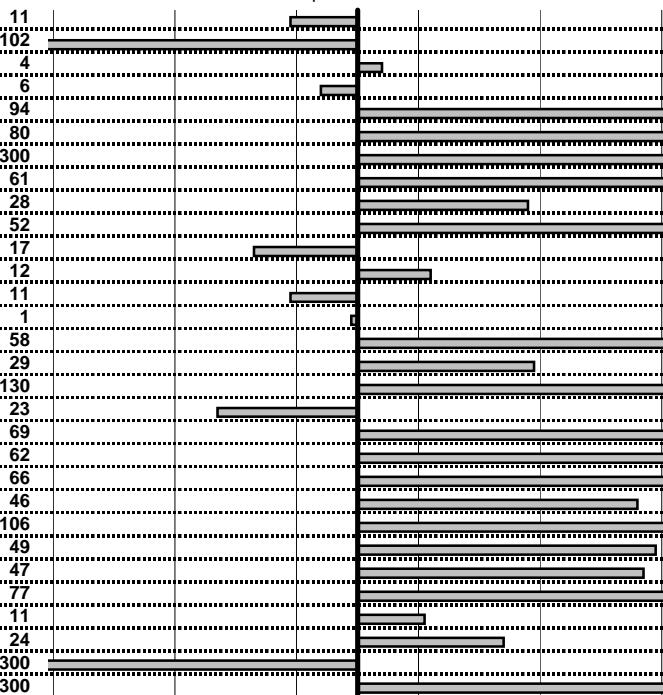

< < < < anticipo < > ritardo > > >

SOMMA PENALITA' 2.176
MEDIA PENALITA' 72,5

ALTRE PENALITA' 0
TOTALE PENALITA' 2.176

Elaborazione dati a cura di CRONOVITERBO