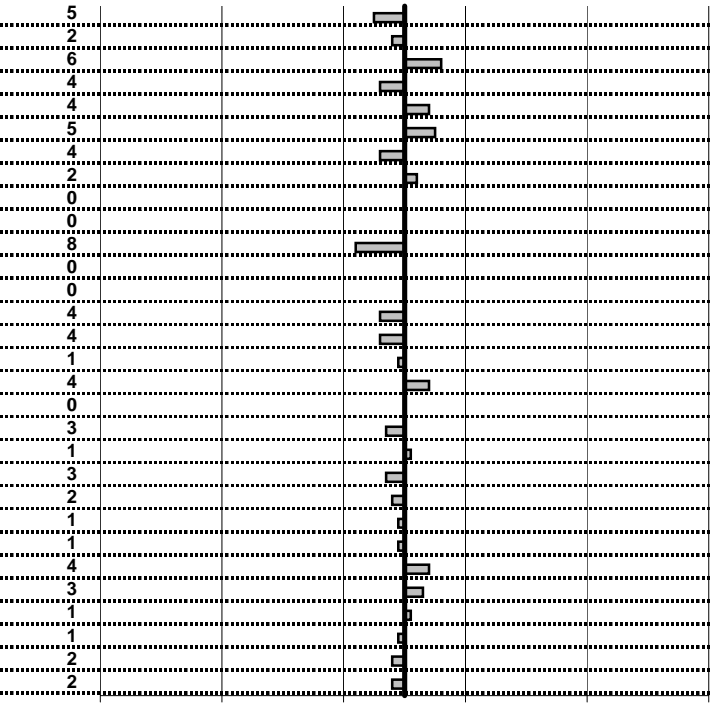

< < < < anticipo < > ritardo > > >

SOMMA PENALITA'	77
MEDIA PENALITA'	2,6

ALTRE PENALITA'	0
TOTALE PENALITA'	77

Elaborazione dati a cura di CRONOVITERBO