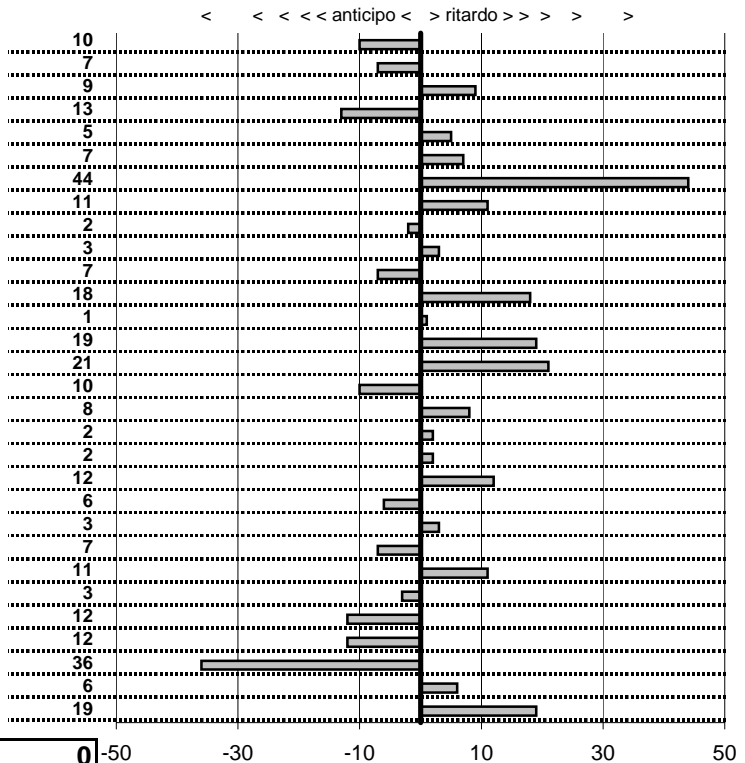

tempi e classifiche disponibili su [www.cronoviterbo.net](http://www.cronoviterbo.net)

- Cronologi - Penalità - Statistiche -

**TICCHIONI F.**  
**LANCIA FULVIA**

**12**

**13** in classifica

prova	t.imposto	start	stop	t.netto
PA1-Cantalice 1	0:00:06,00	12:11:39,22	12:11:45,12	0:00:05,90
PA2-Cantalice 2	0:00:09,00	12:11:45,12	12:11:54,05	0:00:08,93
PA3-Pian de Roche 1	0:22:22,00	12:11:54,05	12:34:16,14	0:22:22,09
PA4-Pian de Roche 2	0:00:12,00	12:34:16,14	12:34:28,01	0:00:11,87
PA5-Pian de Roche 3	0:00:06,00	12:34:28,01	12:34:34,06	0:00:06,05
PA6-Pian de Roche 4	0:00:10,00	12:34:34,06	12:34:44,13	0:00:10,07
PA7-Campoforogna 1	0:11:09,00	12:34:44,13	12:45:53,57	0:11:09,44
PA8-Campoforogna 2	0:00:06,00	12:45:53,57	12:45:59,68	0:00:06,11
PA9-Campoforogna 3	0:00:12,00	12:45:59,68	12:46:11,66	0:00:11,98
PA10-Campoforogna 4	0:00:05,00	12:46:11,66	12:46:16,69	0:00:05,03
PA11-Campo Stella 1	1:58:58,00	12:46:16,69	14:45:14,76	1:18:58,07
PA12-Campo Stella 2	0:00:06,00	14:45:14,76	14:45:20,94	0:00:06,18
PA13-Campo Stella 3	0:00:06,00	14:45:20,94	14:45:26,95	0:00:06,01
PA14-Campo Stella 4	0:00:10,00	14:45:26,95	14:45:37,14	0:00:10,19
PA15-Vallolina 1	0:09:39,00	14:45:37,14	14:55:16,35	0:09:39,21
PA16-Vallolina 2	0:00:10,00	14:55:16,35	14:55:26,25	0:00:09,90
PA17-Vallolina 3	0:00:05,00	14:55:26,25	14:55:31,33	0:00:05,08
PA18-Vallolina 4	0:00:13,00	14:55:31,33	14:55:44,35	0:00:13,02
PA19-Cascia 1	0:35:59,00	14:55:44,35	15:31:43,37	0:35:59,02
PA20-Cascia 2	0:00:05,00	15:31:43,37	15:31:48,49	0:00:05,12
PA21-Cascia 3	0:00:06,00	15:31:48,49	15:31:54,43	0:00:05,94
PA22-Piaz. S.S.685 1	0:19:19,00	15:31:54,43	15:51:13,46	0:19:19,03
PA23-Piaz. S.S.685 2	0:00:06,00	15:51:13,46	15:51:19,39	0:00:05,93
PA24-Selvarotonda 1	0:55:59,00	15:51:19,39	16:47:18,50	0:55:59,11
PA25-Selvarotonda 2	0:00:10,00	16:47:18,50	16:47:28,47	0:00:09,97
PA26-Selvarotonda 3	0:00:06,00	16:47:28,47	16:47:34,35	0:00:05,88
PA27-Selvarotonda 4	0:00:11,00	16:47:34,35	16:47:45,23	0:00:10,88
PA28-Selvarotonda 5	0:00:05,00	16:47:45,23	16:47:49,87	0:00:04,64
PA29-Selvarotonda 6	0:00:10,00	18:16:10,03	18:16:20,09	0:00:10,06
PA30-Selvarotonda 7	0:00:05,00	18:16:20,09	18:16:25,28	0:00:05,19