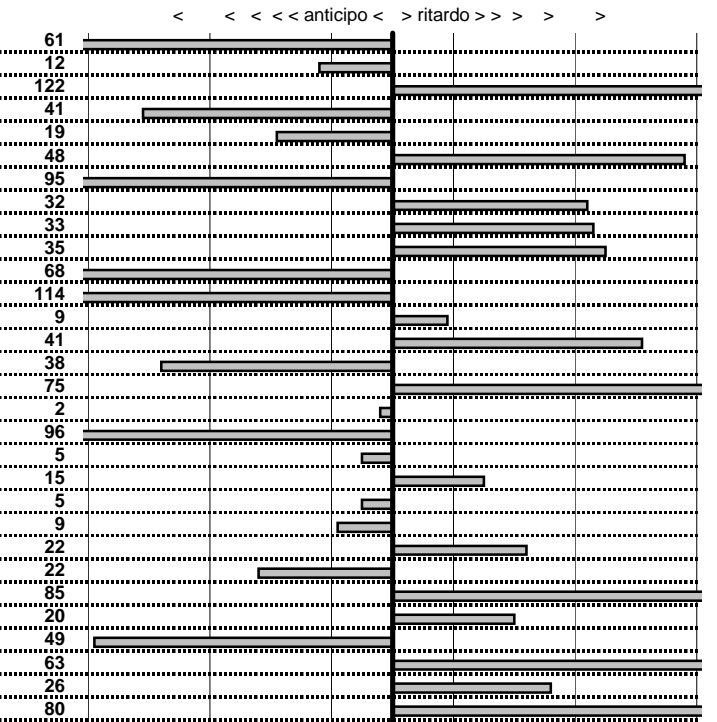

tempi e classifiche disponibili su [www.cronoviterbo.net](http://www.cronoviterbo.net)

- Cronologi - Penalità - Statistiche -

**NATALI G.**  
 RITMO ABARTH 130

**47**

**41** in classifica

prova	t.imposto	start	stop	t.netto
PA1-Cantalice 1	0:00:06,00	12:46:28,25	12:46:33,64	0:00:05,39
PA2-Cantalice 2	0:00:09,00	12:46:33,64	12:46:42,52	0:00:08,88
PA3-Pian de Roche 1	0:22:22,00	12:46:42,52	13:09:05,74	0:22:23,22
PA4-Pian de Roche 2	0:00:12,00	13:09:05,74	13:09:17,33	0:00:11,59
PA5-Pian de Roche 3	0:00:06,00	13:09:17,33	13:09:23,14	0:00:05,81
PA6-Pian de Roche 4	0:00:10,00	13:09:23,14	13:09:33,62	0:00:10,48
PA7-Campoforogna 1	0:11:09,00	13:09:33,62	13:20:41,67	0:11:08,05
PA8-Campoforogna 2	0:00:06,00	13:20:41,67	13:20:47,99	0:00:06,32
PA9-Campoforogna 3	0:00:12,00	13:20:47,99	13:21:00,32	0:00:12,33
PA10-Campoforogna 4	0:00:05,00	13:21:00,32	13:21:05,67	0:00:05,35
PA11-Campo Stella 1	1:58:58,00	13:21:05,67	15:20:04,35	1:18:58,68
PA12-Campo Stella 2	0:00:06,00	15:20:04,35	15:20:09,21	0:00:04,86
PA13-Campo Stella 3	0:00:06,00	15:20:09,21	15:20:15,30	0:00:06,09
PA14-Campo Stella 4	0:00:10,00	15:20:15,30	15:20:25,71	0:00:10,41
PA15-Vallolina 1	0:09:39,00	15:20:25,71	15:30:04,33	0:09:38,62
PA16-Vallolina 2	0:00:10,00	15:30:04,33	15:30:15,08	0:00:10,75
PA17-Vallolina 3	0:00:05,00	15:30:15,08	15:30:20,06	0:00:04,98
PA18-Vallolina 4	0:00:13,00	15:30:20,06	15:30:32,10	0:00:12,04
PA19-Cascia 1	0:35:59,00	15:30:32,10	16:06:31,05	0:35:58,95
PA20-Cascia 2	0:00:05,00	16:06:31,05	16:06:36,20	0:00:05,15
PA21-Cascia 3	0:00:06,00	16:06:36,20	16:06:42,15	0:00:05,95
PA22-Piaz. S.S.685 1	0:19:19,00	16:06:42,15	16:26:01,06	0:19:18,91
PA23-Piaz. S.S.685 2	0:00:06,00	16:26:01,06	16:26:07,28	0:00:06,22
PA24-Selvarotonda 1	0:55:59,00	16:26:07,28	17:22:06,06	0:55:58,78
PA25-Selvarotonda 2	0:00:10,00	17:22:06,06	17:22:16,91	0:00:10,85
PA26-Selvarotonda 3	0:00:06,00	17:22:16,91	17:22:23,11	0:00:06,20
PA27-Selvarotonda 4	0:00:11,00	17:22:23,11	17:22:33,62	0:00:10,51
PA28-Selvarotonda 5	0:00:05,00	17:22:33,62	17:22:39,25	0:00:05,63
PA29-Selvarotonda 6	0:00:10,00	18:47:11,71	18:47:21,97	0:00:10,26
PA30-Selvarotonda 7	0:00:05,00	18:47:21,97	18:47:27,77	0:00:05,80