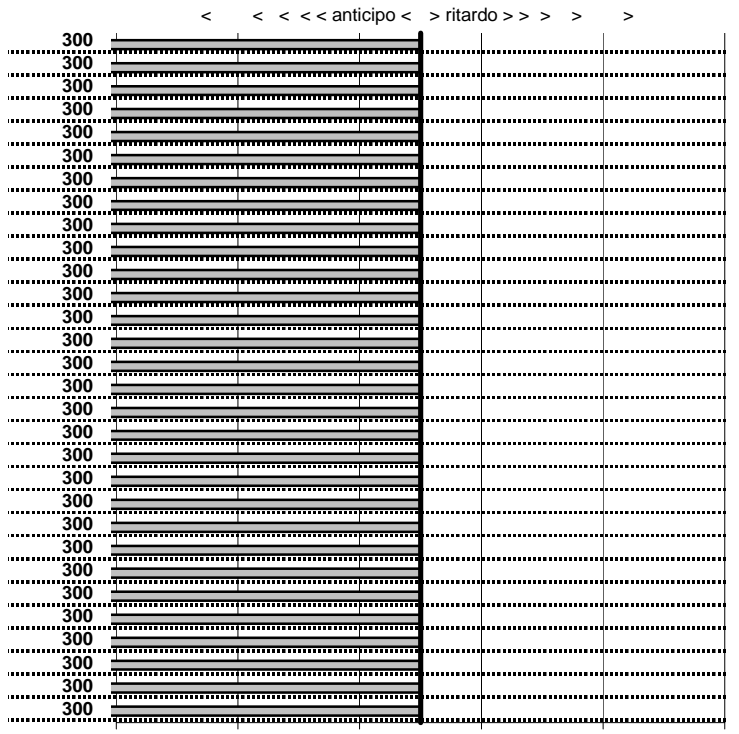

tempi e classifiche disponibili su [www.cronoviterbo.net](http://www.cronoviterbo.net)

- Cronologi - Penalità - Statistiche -

POTENZA R.  
 ALFA ROMEO GT J 1300

**30**

**0** in classifica

prova	t.imposto	start	stop	t.netto
PA1-Cantalice 1	0:00:06,00	00:00:00,00	00:00:00,00	0:00:00,00
PA2-Cantalice 2	0:00:09,00	00:00:00,00	00:00:00,00	0:00:00,00
PA3-Pian de Roche 1	0:22:22,00	00:00:00,00	00:00:00,00	0:00:00,00
PA4-Pian de Roche 2	0:00:12,00	00:00:00,00	00:00:00,00	0:00:00,00
PA5-Pian de Roche 3	0:00:06,00	00:00:00,00	00:00:00,00	0:00:00,00
PA6-Pian de Roche 4	0:00:10,00	00:00:00,00	00:00:00,00	0:00:00,00
PA7-Campoforogna 1	0:11:09,00	00:00:00,00	00:00:00,00	0:00:00,00
PA8-Campoforogna 2	0:00:06,00	00:00:00,00	00:00:00,00	0:00:00,00
PA9-Campoforogna 3	0:00:12,00	00:00:00,00	00:00:00,00	0:00:00,00
PA10-Campoforogna 4	0:00:05,00	00:00:00,00	00:00:00,00	0:00:00,00
PA11-Campo Stella 1	1:58:58,00	00:00:00,00	00:00:00,00	0:00:00,00
PA12-Campo Stella 2	0:00:06,00	00:00:00,00	00:00:00,00	0:00:00,00
PA13-Campo Stella 3	0:00:06,00	00:00:00,00	00:00:00,00	0:00:00,00
PA14-Campo Stella 4	0:00:10,00	00:00:00,00	00:00:00,00	0:00:00,00
PA15-Vallolina 1	0:09:39,00	00:00:00,00	00:00:00,00	0:00:00,00
PA16-Vallolina 2	0:00:10,00	00:00:00,00	00:00:00,00	0:00:00,00
PA17-Vallolina 3	0:00:05,00	00:00:00,00	00:00:00,00	0:00:00,00
PA18-Vallolina 4	0:00:13,00	00:00:00,00	00:00:00,00	0:00:00,00
PA19-Cascia 1	0:35:59,00	00:00:00,00	00:00:00,00	0:00:00,00
PA20-Cascia 2	0:00:05,00	00:00:00,00	00:00:00,00	0:00:00,00
PA21-Cascia 3	0:00:06,00	00:00:00,00	00:00:00,00	0:00:00,00
PA22-Piaz. S.S.685 1	0:19:19,00	00:00:00,00	00:00:00,00	0:00:00,00
PA23-Piaz. S.S.685 2	0:00:06,00	00:00:00,00	00:00:00,00	0:00:00,00
PA24-Selvarotonda 1	0:55:59,00	00:00:00,00	00:00:00,00	0:00:00,00
PA25-Selvarotonda 2	0:00:10,00	00:00:00,00	00:00:00,00	0:00:00,00
PA26-Selvarotonda 3	0:00:06,00	00:00:00,00	00:00:00,00	0:00:00,00
PA27-Selvarotonda 4	0:00:11,00	00:00:00,00	00:00:00,00	0:00:00,00
PA28-Selvarotonda 5	0:00:05,00	00:00:00,00	00:00:00,00	0:00:00,00
PA29-Selvarotonda 6	0:00:10,00	00:00:00,00	00:00:00,00	0:00:00,00
PA30-Selvarotonda 7	0:00:05,00	00:00:00,00	00:00:00,00	0:00:00,00