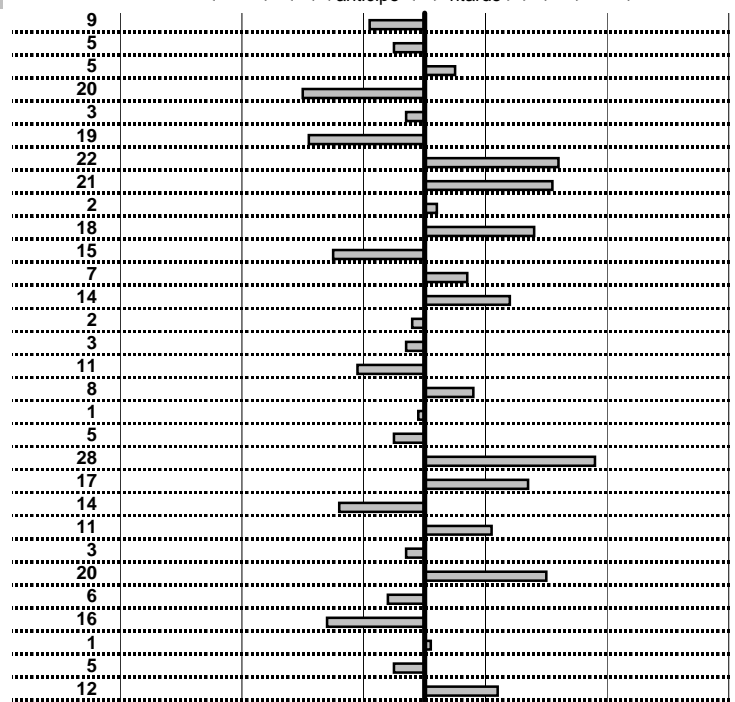

< < < < anticipo < > ritardo > > >

SOMMA PENALITA'	323
MEDIA PENALITA'	10,8

ALTRE PENALITA'	0
TOTALE PENALITA'	323

Elaborazione dati a cura di CRONOVITERBO