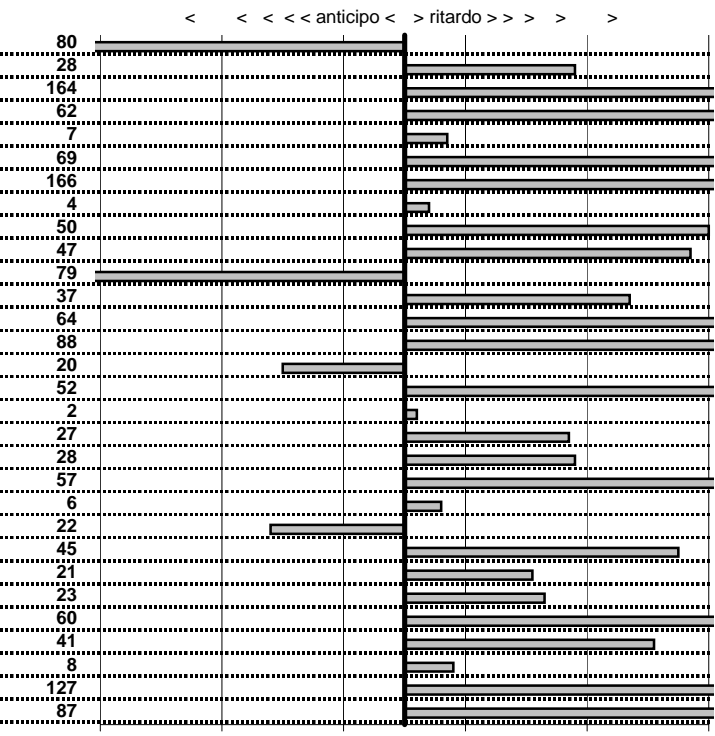

tempi e classifiche disponibili su [www.cronoviterbo.net](http://www.cronoviterbo.net)

- Cronologi - Penalità - Statistiche -

**PAOLETTI F**  
 MINI COOPER 1300

**13**

**27** in classifica

prova	t.imposto	start	stop	t.netto
PA1-Cantalice 1	0:00:06,00	12:12:30,54	12:12:35,74	0:00:05,20
PA2-Cantalice 2	0:00:09,00	12:12:35,74	12:12:45,02	0:00:09,28
PA3-Pian de Roche 1	0:22:22,00	12:12:45,02	12:35:08,66	0:22:23,64
PA4-Pian de Roche 2	0:00:12,00	12:35:09,76	12:35:22,38	0:00:12,62
PA5-Pian de Roche 3	0:00:06,00	12:35:22,38	12:35:28,45	0:00:06,07
PA6-Pian de Roche 4	0:00:10,00	12:35:28,45	12:35:39,14	0:00:10,69
PA7-Campoforogna 1	0:11:09,00	12:35:39,14	12:46:49,80	0:11:10,66
PA8-Campoforogna 2	0:00:06,00	12:46:49,80	12:46:55,84	0:00:06,04
PA9-Campoforogna 3	0:00:12,00	12:46:55,84	12:47:08,34	0:00:12,50
PA10-Campoforogna 4	0:00:05,00	12:47:08,34	12:47:13,81	0:00:05,47
PA11-Campo Stella 1	1:58:58,00	12:47:13,81	14:46:12,60	1:18:58,79
PA12-Campo Stella 2	0:00:06,00	14:46:12,60	14:46:18,97	0:00:06,37
PA13-Campo Stella 3	0:00:06,00	14:46:18,97	14:46:25,61	0:00:06,64
PA14-Campo Stella 4	0:00:10,00	14:46:25,61	14:46:36,49	0:00:10,88
PA15-Vallolina 1	0:09:39,00	14:46:36,49	14:56:15,29	0:09:38,80
PA16-Vallolina 2	0:00:10,00	14:56:15,29	14:56:25,81	0:00:10,52
PA17-Vallolina 3	0:00:05,00	14:56:25,81	14:56:30,83	0:00:05,02
PA18-Vallolina 4	0:00:13,00	14:56:30,83	14:56:44,10	0:00:13,27
PA19-Cascia 1	0:35:59,00	14:56:44,10	15:32:43,38	0:35:59,28
PA20-Cascia 2	0:00:05,00	15:32:43,38	15:32:48,95	0:00:05,57
PA21-Cascia 3	0:00:06,00	15:32:48,95	15:32:55,01	0:00:06,06
PA22-Piaz. S.S.685 1	0:19:19,00	15:32:55,01	15:52:13,79	0:19:18,78
PA23-Piaz. S.S.685 2	0:00:06,00	15:52:13,79	15:52:20,24	0:00:06,45
PA24-Selvarotonda 1	0:55:59,00	15:52:20,24	16:48:19,45	0:55:59,21
PA25-Selvarotonda 2	0:00:10,00	16:48:19,45	16:48:29,68	0:00:10,23
PA26-Selvarotonda 3	0:00:06,00	16:48:29,68	16:48:36,28	0:00:06,60
PA27-Selvarotonda 4	0:00:11,00	16:48:36,28	16:48:47,69	0:00:11,41
PA28-Selvarotonda 5	0:00:05,00	16:48:47,69	16:48:52,77	0:00:05,08
PA29-Selvarotonda 6	0:00:10,00	18:17:16,64	18:17:27,91	0:00:11,27
PA30-Selvarotonda 7	0:00:05,00	18:17:27,91	18:17:33,78	0:00:05,87