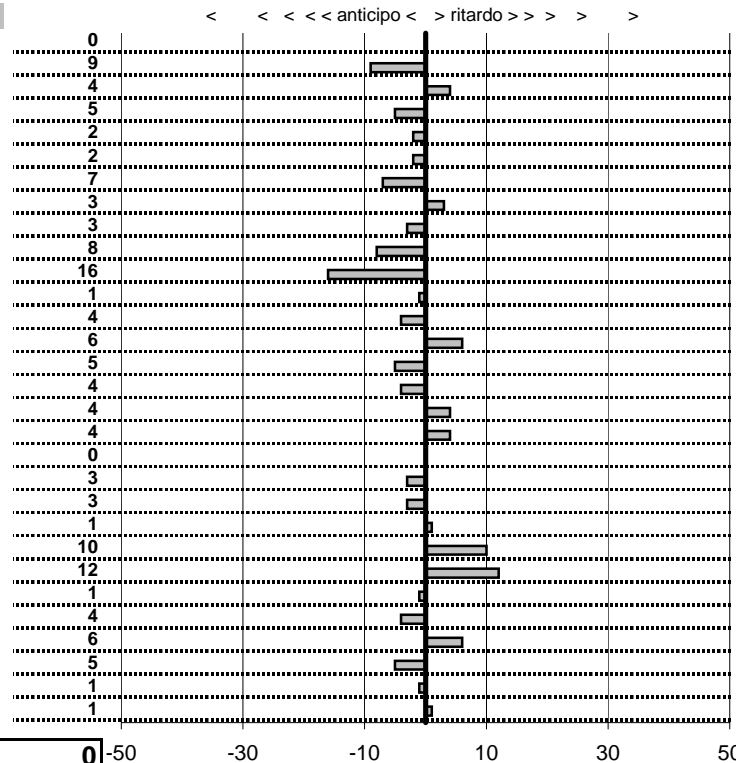

tempi e classifiche disponibili su [www.cronoviterbo.net](http://www.cronoviterbo.net)

- Cronologi - Penalità - Statistiche -

**CORINTI M.**  
**PORSCHE 911 2,4 S**

**8**

**10** in classifica

prova	t.imposto	start	stop	t.netto
PA1-Cantalice 1	0:00:06,00	12:07:17,27	12:07:23,27	0:00:06,00
PA2-Cantalice 2	0:00:09,00	12:07:23,27	12:07:32,18	0:00:08,91
PA3-Pian de Roche 1	0:22:22,00	12:07:32,18	12:29:54,22	0:22:22,04
PA4-Pian de Roche 2	0:00:12,00	12:29:54,22	12:30:06,17	0:00:11,95
PA5-Pian de Roche 3	0:00:06,00	12:30:06,17	12:30:12,15	0:00:05,98
PA6-Pian de Roche 4	0:00:10,00	12:30:12,15	12:30:22,13	0:00:09,98
PA7-Campoforogna 1	0:11:09,00	12:30:22,13	12:41:31,06	0:11:08,93
PA8-Campoforogna 2	0:00:06,00	12:41:31,06	12:41:37,09	0:00:06,03
PA9-Campoforogna 3	0:00:12,00	12:41:37,09	12:41:49,06	0:00:11,97
PA10-Campoforogna 4	0:00:05,00	12:41:49,06	12:41:53,98	0:00:04,92
PA11-Campo Stella 1	1:58:58,00	12:41:53,98	14:40:52,14	1:18:58,16
PA12-Campo Stella 2	0:00:06,00	14:40:52,14	14:40:58,13	0:00:05,99
PA13-Campo Stella 3	0:00:06,00	14:40:58,13	14:41:04,09	0:00:05,96
PA14-Campo Stella 4	0:00:10,00	14:41:04,09	14:41:14,15	0:00:10,06
PA15-Vallolina 1	0:09:39,00	14:41:14,15	14:50:53,10	0:09:38,95
PA16-Vallolina 2	0:00:10,00	14:50:53,10	14:51:03,06	0:00:09,96
PA17-Vallolina 3	0:00:05,00	14:51:03,06	14:51:08,10	0:00:05,04
PA18-Vallolina 4	0:00:13,00	14:51:08,10	14:51:21,14	0:00:13,04
PA19-Cascia 1	0:35:59,00	14:51:21,14	15:27:20,14	0:35:59,00
PA20-Cascia 2	0:00:05,00	15:27:20,14	15:27:25,11	0:00:04,97
PA21-Cascia 3	0:00:06,00	15:27:25,11	15:27:31,08	0:00:05,97
PA22-Piaz. S.S.685 1	0:19:19,00	15:27:31,08	15:46:50,09	0:19:19,01
PA23-Piaz. S.S.685 2	0:00:06,00	15:46:50,09	15:46:56,19	0:00:06,10
PA24-Selvarotonda 1	0:55:59,00	15:46:56,19	16:42:55,31	0:55:59,12
PA25-Selvarotonda 2	0:00:10,00	16:42:55,31	16:43:05,30	0:00:09,99
PA26-Selvarotonda 3	0:00:06,00	16:43:05,30	16:43:11,26	0:00:05,96
PA27-Selvarotonda 4	0:00:11,00	16:43:11,26	16:43:22,32	0:00:11,06
PA28-Selvarotonda 5	0:00:05,00	16:43:22,32	16:43:27,27	0:00:04,95
PA29-Selvarotonda 6	0:00:10,00	18:12:12,25	18:12:22,24	0:00:09,99
PA30-Selvarotonda 7	0:00:05,00	18:12:22,24	18:12:27,25	0:00:05,01