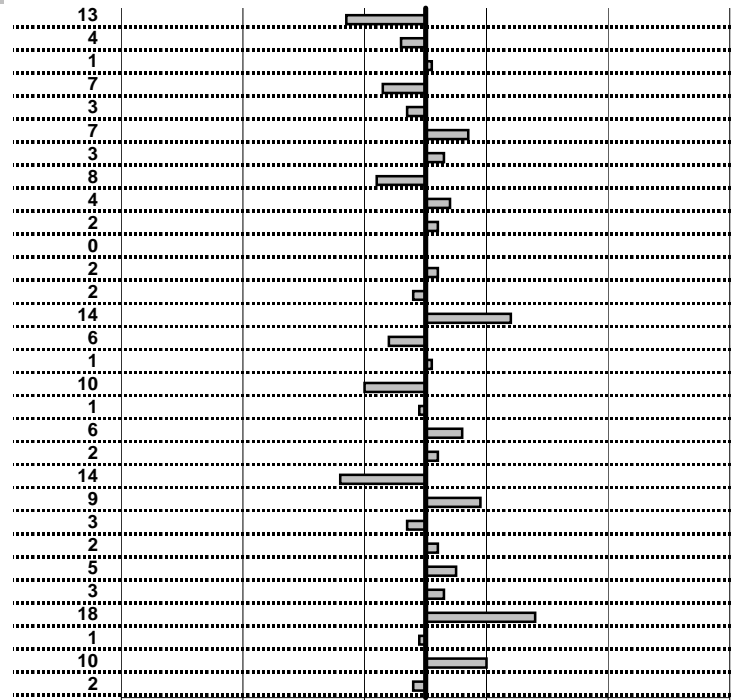

< < < < anticipo < > ritardo > > >

SOMMA PENALITA' 163
MEDIA PENALITA' 5,4

ALTRE PENALITA' 0
TOTALE PENALITA' 163

Elaborazione dati a cura di CRONOVITERBO