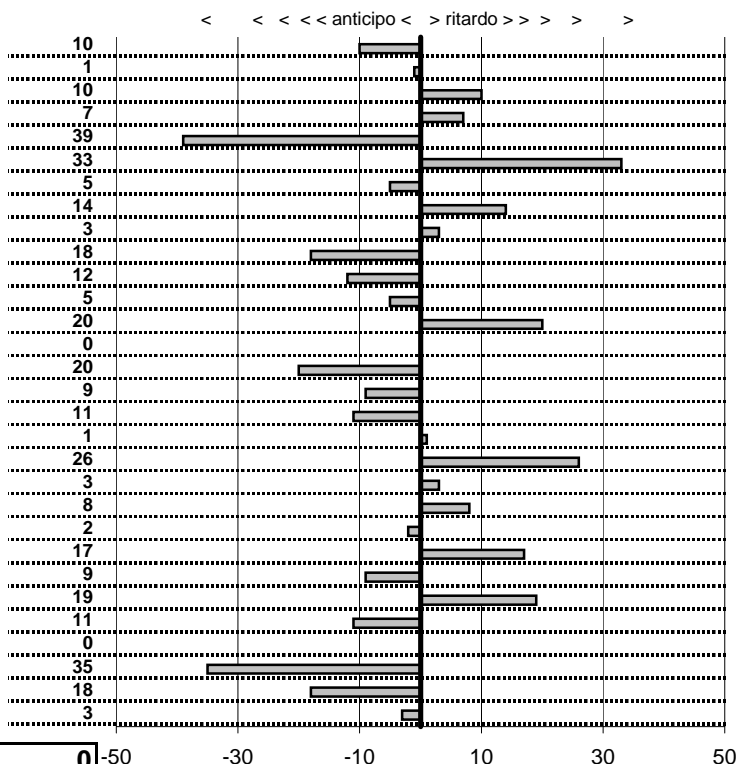

tempi e classifiche disponibili su [www.cronoviterbo.net](http://www.cronoviterbo.net)

- Cronologi - Penalità - Statistiche -

**NALDI R.**  
**FERRARI DINO 208 GT**

**35**

**17** in classifica

prova	t.imposto	start	stop	t.netto
PA1-Cantalice 1	0:00:06,00	12:34:24,88	12:34:30,78	0:00:05,90
PA2-Cantalice 2	0:00:09,00	12:34:30,78	12:34:39,77	0:00:08,99
PA3-Pian de Roche 1	0:22:22,00	12:34:39,77	12:57:01,87	0:22:22,10
PA4-Pian de Roche 2	0:00:12,00	12:57:01,87	12:57:13,94	0:00:12,07
PA5-Pian de Roche 3	0:00:06,00	12:57:13,94	12:57:19,55	0:00:05,61
PA6-Pian de Roche 4	0:00:10,00	12:57:19,55	12:57:29,88	0:00:10,33
PA7-Campoforogna 1	0:11:09,00	12:57:29,88	13:08:38,83	0:11:08,95
PA8-Campoforogna 2	0:00:06,00	13:08:38,83	13:08:44,97	0:00:06,14
PA9-Campoforogna 3	0:00:12,00	13:08:44,97	13:08:57,00	0:00:12,03
PA10-Campoforogna 4	0:00:05,00	13:08:57,00	13:09:01,82	0:00:04,82
PA11-Campo Stella 1	1:58:58,00	13:09:01,82	15:07:59,94	1:18:58,12
PA12-Campo Stella 2	0:00:06,00	15:07:59,94	15:08:05,89	0:00:05,95
PA13-Campo Stella 3	0:00:06,00	15:08:05,89	15:08:12,09	0:00:06,20
PA14-Campo Stella 4	0:00:10,00	15:08:12,09	15:08:22,09	0:00:10,00
PA15-Vallolina 1	0:09:39,00	15:08:22,09	15:18:00,89	0:09:38,80
PA16-Vallolina 2	0:00:10,00	15:18:00,89	15:18:10,80	0:00:09,91
PA17-Vallolina 3	0:00:05,00	15:18:10,80	15:18:15,69	0:00:04,89
PA18-Vallolina 4	0:00:13,00	15:18:15,69	15:18:28,70	0:00:13,01
PA19-Cascia 1	0:35:59,00	15:18:28,70	15:54:27,96	0:35:59,26
PA20-Cascia 2	0:00:05,00	15:54:27,96	15:54:32,99	0:00:05,03
PA21-Cascia 3	0:00:06,00	15:54:32,99	15:54:39,07	0:00:06,08
PA22-Piaz. S.S.685 1	0:19:19,00	15:54:39,07	16:13:58,05	0:19:18,98
PA23-Piaz. S.S.685 2	0:00:06,00	16:13:58,05	16:14:04,22	0:00:06,17
PA24-Selvarotonda 1	0:55:59,00	16:14:04,22	17:10:03,13	0:55:58,91
PA25-Selvarotonda 2	0:00:10,00	17:10:03,13	17:10:13,32	0:00:10,19
PA26-Selvarotonda 3	0:00:06,00	17:10:13,32	17:10:19,21	0:00:05,89
PA27-Selvarotonda 4	0:00:11,00	17:10:19,21	17:10:30,21	0:00:11,00
PA28-Selvarotonda 5	0:00:05,00	17:10:30,21	17:10:34,86	0:00:04,65
PA29-Selvarotonda 6	0:00:10,00	18:36:15,03	18:36:24,85	0:00:09,82
PA30-Selvarotonda 7	0:00:05,00	18:36:24,85	18:36:29,82	0:00:04,97