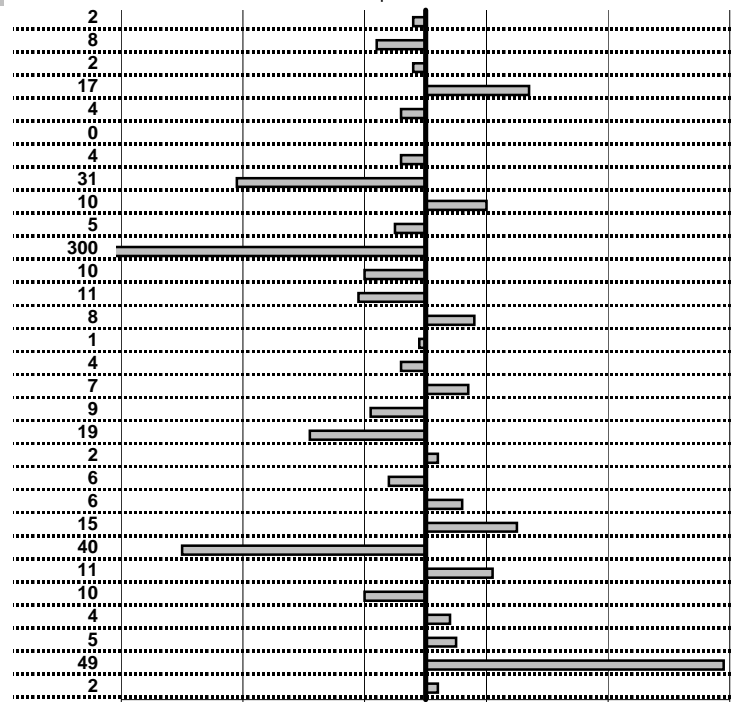

< < < < anticipo > > ritardo > > >

SOMMA PENALITA'	602
MEDIA PENALITA'	20,1

ALTRE PENALITA'	0
TOTALE PENALITA'	602

Elaborazione dati a cura di CRONOVITERBO