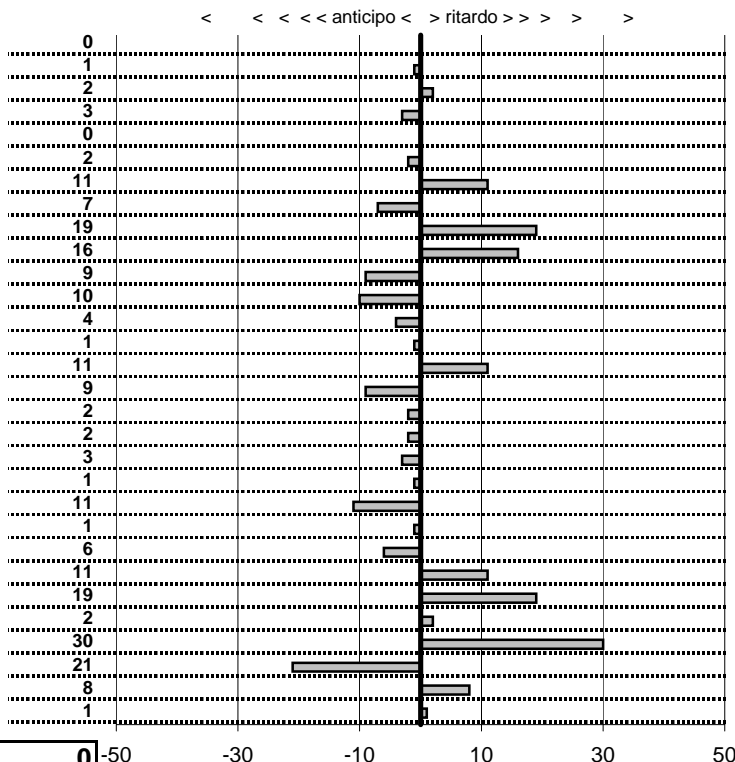

tempi e classifiche disponibili su [www.cronoviterbo.net](http://www.cronoviterbo.net)

- Cronologi - Penalità - Statistiche -

**BUCCIONI M.**  
 ALFA ROMEO GIULIETTA

**24**

**8** in classifica

prova	t.imposto	start	stop	t.netto
PA1-Cantalice 1	0:00:06,00	12:23:20,70	12:23:26,70	0:00:06,00
PA2-Cantalice 2	0:00:09,00	12:23:26,70	12:23:35,69	0:00:08,99
PA3-Pian de Roche 1	0:22:22,00	12:23:35,69	12:45:57,71	0:22:22,02
PA4-Pian de Roche 2	0:00:12,00	12:45:57,71	12:46:09,68	0:00:11,97
PA5-Pian de Roche 3	0:00:06,00	12:46:09,68	12:46:15,68	0:00:06,00
PA6-Pian de Roche 4	0:00:10,00	12:46:15,68	12:46:25,66	0:00:09,98
PA7-Campoforogna 1	0:11:09,00	12:46:25,66	12:57:34,77	0:11:09,11
PA8-Campoforogna 2	0:00:06,00	12:57:34,77	12:57:40,70	0:00:05,93
PA9-Campoforogna 3	0:00:12,00	12:57:40,70	12:57:52,89	0:00:12,19
PA10-Campoforogna 4	0:00:05,00	12:57:52,89	12:57:58,05	0:00:05,16
PA11-Campo Stella 1	1:58:58,00	12:57:58,05	14:56:55,96	1:18:57,91
PA12-Campo Stella 2	0:00:06,00	14:56:55,96	14:57:01,86	0:00:05,90
PA13-Campo Stella 3	0:00:06,00	14:57:01,86	14:57:07,82	0:00:05,96
PA14-Campo Stella 4	0:00:10,00	14:57:07,82	14:57:17,81	0:00:09,99
PA15-Vallolina 1	0:09:39,00	14:57:17,81	15:06:56,92	0:09:39,11
PA16-Vallolina 2	0:00:10,00	15:06:56,92	15:07:06,83	0:00:09,91
PA17-Vallolina 3	0:00:05,00	15:07:06,83	15:07:11,81	0:00:04,98
PA18-Vallolina 4	0:00:13,00	15:07:11,81	15:07:24,79	0:00:12,98
PA19-Cascia 1	0:35:59,00	15:07:24,79	15:43:23,76	0:35:58,97
PA20-Cascia 2	0:00:05,00	15:43:23,76	15:43:28,75	0:00:04,99
PA21-Cascia 3	0:00:06,00	15:43:28,75	15:43:34,64	0:00:05,89
PA22-Piaz. S.S.685 1	0:19:19,00	15:43:34,64	16:02:53,63	0:19:18,99
PA23-Piaz. S.S.685 2	0:00:06,00	16:02:53,63	16:02:59,57	0:00:05,94
PA24-Selvarotonda 1	0:55:59,00	16:02:59,57	16:58:58,68	0:55:59,11
PA25-Selvarotonda 2	0:00:10,00	16:58:58,68	16:59:08,87	0:00:10,19
PA26-Selvarotonda 3	0:00:06,00	16:59:08,87	16:59:14,89	0:00:06,02
PA27-Selvarotonda 4	0:00:11,00	16:59:14,89	16:59:26,19	0:00:11,30
PA28-Selvarotonda 5	0:00:05,00	16:59:26,19	16:59:30,98	0:00:04,79
PA29-Selvarotonda 6	0:00:10,00	18:28:14,35	18:28:24,43	0:00:10,08
PA30-Selvarotonda 7	0:00:05,00	18:28:24,43	18:28:29,44	0:00:05,01