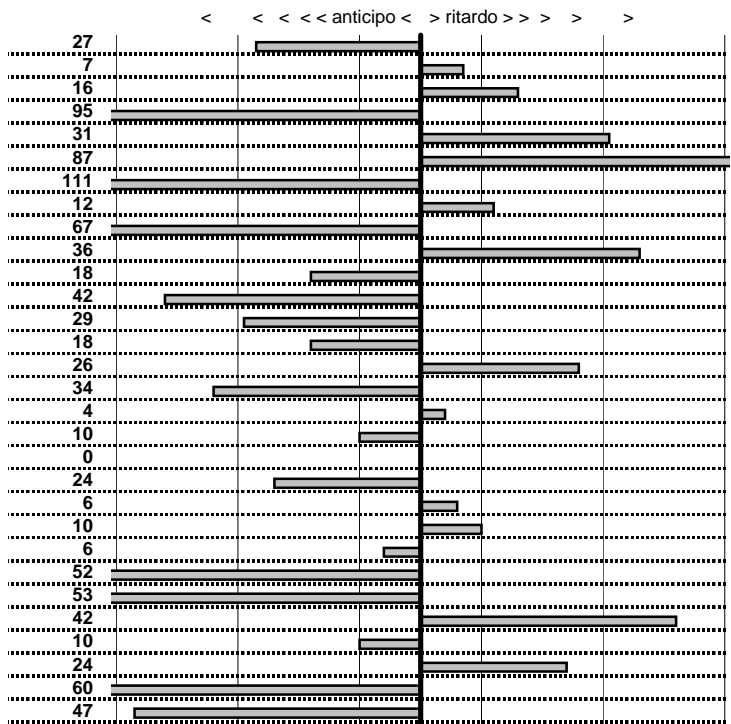

tempi e classifiche disponibili su [www.cronoviterbo.net](http://www.cronoviterbo.net)

- Cronologi - Penalità - Statistiche -

DI PRETE M.  
 TRIUMPH TR2 SPORT

**41**

**32** in classifica

prova	t.imposto	start	stop	t.netto
PA1-Cantalice 1	0:00:06,00	12:40:22,23	12:40:27,96	0:00:05,73
PA2-Cantalice 2	0:00:09,00	12:40:27,96	12:40:37,03	0:00:09,07
PA3-Pian de Roche 1	0:22:22,00	12:40:37,03	13:02:59,19	0:22:22,16
PA4-Pian de Roche 2	0:00:12,00	13:02:59,19	13:03:10,24	0:00:11,05
PA5-Pian de Roche 3	0:00:06,00	13:03:10,24	13:03:16,55	0:00:06,31
PA6-Pian de Roche 4	0:00:10,00	13:03:16,55	13:03:27,42	0:00:10,87
PA7-Campoforogna 1	0:11:09,00	13:03:27,42	13:14:35,31	0:11:07,89
PA8-Campoforogna 2	0:00:06,00	13:14:35,31	13:14:41,43	0:00:06,12
PA9-Campoforogna 3	0:00:12,00	13:14:41,43	13:14:52,76	0:00:11,33
PA10-Campoforogna 4	0:00:05,00	13:14:52,76	13:14:58,12	0:00:05,36
PA11-Campo Stella 1	1:58:58,00	13:14:58,12	15:13:55,94	1:18:57,82
PA12-Campo Stella 2	0:00:06,00	15:13:55,94	15:14:01,52	0:00:05,58
PA13-Campo Stella 3	0:00:06,00	15:14:01,52	15:14:07,23	0:00:05,71
PA14-Campo Stella 4	0:00:10,00	15:14:07,23	15:14:17,05	0:00:09,82
PA15-Vallolina 1	0:09:39,00	15:14:17,05	15:23:56,31	0:09:39,26
PA16-Vallolina 2	0:00:10,00	15:23:56,31	15:24:05,97	0:00:09,66
PA17-Vallolina 3	0:00:05,00	15:24:05,97	15:24:11,01	0:00:05,04
PA18-Vallolina 4	0:00:13,00	15:24:11,01	15:24:23,91	0:00:12,90
PA19-Cascia 1	0:35:59,00	15:24:23,91	16:00:22,91	0:35:59,00
PA20-Cascia 2	0:00:05,00	16:00:22,91	16:00:27,67	0:00:04,76
PA21-Cascia 3	0:00:06,00	16:00:27,67	16:00:33,73	0:00:06,06
PA22-Piaz. S.S.685 1	0:19:19,00	16:00:33,73	16:19:52,83	0:19:19,10
PA23-Piaz. S.S.685 2	0:00:06,00	16:19:52,83	16:19:58,77	0:00:05,94
PA24-Selvarotonda 1	0:55:59,00	16:19:58,77	17:15:57,25	0:55:58,48
PA25-Selvarotonda 2	0:00:10,00	17:15:57,25	17:16:06,72	0:00:09,47
PA26-Selvarotonda 3	0:00:06,00	17:16:06,72	17:16:13,14	0:00:06,42
PA27-Selvarotonda 4	0:00:11,00	17:16:13,14	17:16:24,04	0:00:10,90
PA28-Selvarotonda 5	0:00:05,00	17:16:24,04	17:16:29,28	0:00:05,24
PA29-Selvarotonda 6	0:00:10,00	18:41:09,49	18:41:18,89	0:00:09,40
PA30-Selvarotonda 7	0:00:05,00	18:41:18,89	18:41:23,42	0:00:04,53