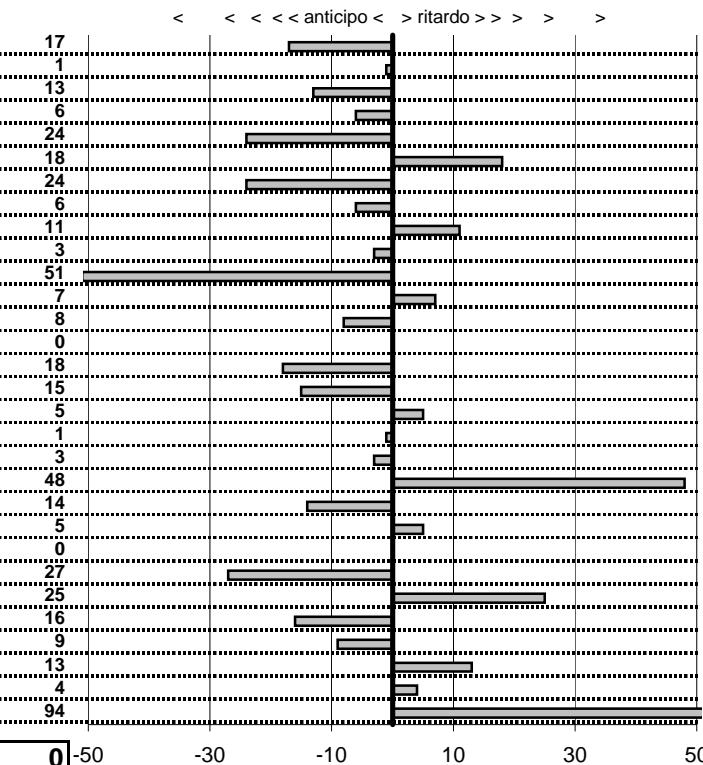

tempi e classifiche disponibili su [www.cronoviterbo.net](http://www.cronoviterbo.net)

- Cronologi - Penalità - Statistiche -

PARADISI C.  
 PORSCHE 924

**27**

**19** in classifica

prova	t.imposto	start	stop	t.netto
PA1-Cantalice 1	0:00:06,00	12:26:26,51	12:26:32,34	0:00:05,83
PA2-Cantalice 2	0:00:09,00	12:26:32,34	12:26:41,33	0:00:08,99
PA3-Pian de Roche 1	0:22:22,00	12:26:41,33	12:49:03,20	0:22:21,87
PA4-Pian de Roche 2	0:00:12,00	12:49:03,20	12:49:15,14	0:00:11,94
PA5-Pian de Roche 3	0:00:06,00	12:49:15,14	12:49:20,90	0:00:05,76
PA6-Pian de Roche 4	0:00:10,00	12:49:20,90	12:49:31,08	0:00:10,18
PA7-Campoforogna 1	0:11:09,00	12:49:31,08	13:00:39,84	0:11:08,76
PA8-Campoforogna 2	0:00:06,00	13:00:39,84	13:00:45,78	0:00:05,94
PA9-Campoforogna 3	0:00:12,00	13:00:45,78	13:00:57,89	0:00:12,11
PA10-Campoforogna 4	0:00:05,00	13:00:57,89	13:01:02,86	0:00:04,97
PA11-Campo Stella 1	1:58:58,00	13:01:02,86	15:00:00,35	1:18:57,49
PA12-Campo Stella 2	0:00:06,00	15:00:00,35	15:00:06,42	0:00:06,07
PA13-Campo Stella 3	0:00:06,00	15:00:06,42	15:00:12,34	0:00:05,92
PA14-Campo Stella 4	0:00:10,00	15:00:12,34	15:00:22,34	0:00:10,00
PA15-Vallolina 1	0:09:39,00	15:00:22,34	15:10:01,16	0:09:38,82
PA16-Vallolina 2	0:00:10,00	15:10:01,16	15:10:11,01	0:00:09,85
PA17-Vallolina 3	0:00:05,00	15:10:11,01	15:10:16,06	0:00:05,05
PA18-Vallolina 4	0:00:13,00	15:10:16,06	15:10:29,05	0:00:12,99
PA19-Cascia 1	0:35:59,00	15:10:29,05	15:46:28,02	0:35:58,97
PA20-Cascia 2	0:00:05,00	15:46:28,02	15:46:33,50	0:00:05,48
PA21-Cascia 3	0:00:06,00	15:46:33,50	15:46:39,36	0:00:05,86
PA22-Piaz. S.S.685 1	0:19:19,00	15:46:39,36	16:05:58,41	0:19:19,05
PA23-Piaz. S.S.685 2	0:00:06,00	16:05:58,41	16:06:04,41	0:00:06,00
PA24-Selvarotonda 1	0:55:59,00	16:06:04,41	17:02:03,14	0:55:58,73
PA25-Selvarotonda 2	0:00:10,00	17:02:03,14	17:02:13,39	0:00:10,25
PA26-Selvarotonda 3	0:00:06,00	17:02:13,39	17:02:19,23	0:00:05,84
PA27-Selvarotonda 4	0:00:11,00	17:02:19,23	17:02:30,14	0:00:10,91
PA28-Selvarotonda 5	0:00:05,00	17:02:30,14	17:02:35,27	0:00:05,13
PA29-Selvarotonda 6	0:00:10,00	18:31:18,76	18:31:28,80	0:00:10,04
PA30-Selvarotonda 7	0:00:05,00	18:31:28,80	18:31:34,74	0:00:05,94