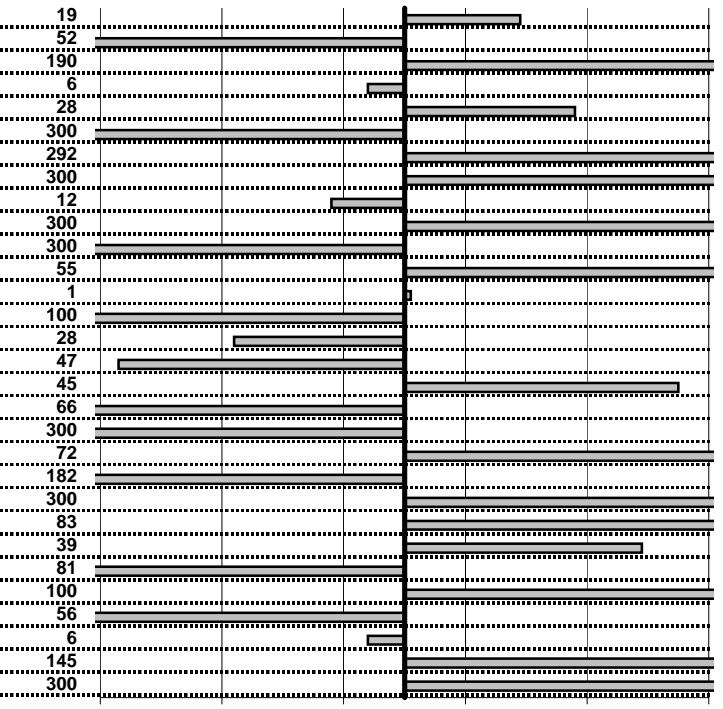

< < < < anticipo < > ritardo > > >

SOMMA PENALITA' 3.805
MEDIA PENALITA' 126,8

ALTRE PENALITA' 0
TOTALE PENALITA' 3.805

Elaborazione dati a cura di CRONOVITERBO