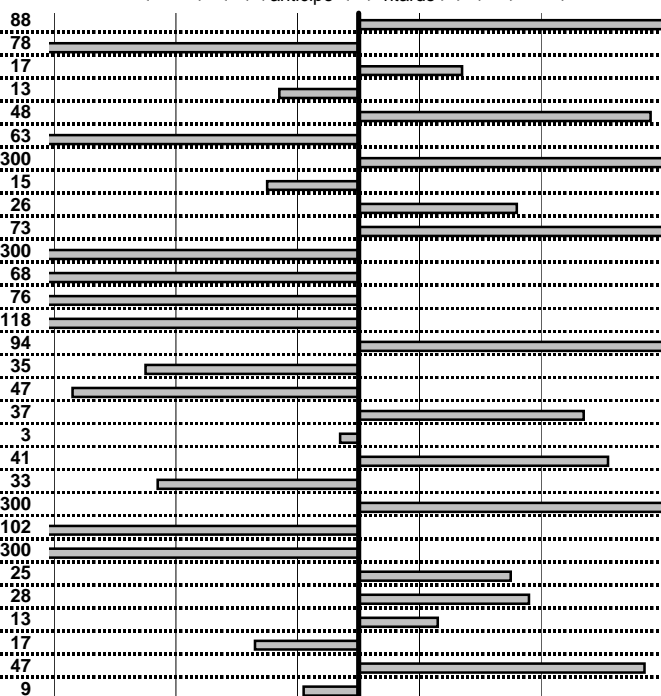

< < < < anticipo < > ritardo > > > >

SOMMA PENALITA' 2.414
MEDIA PENALITA' 80,5

ALTRE PENALITA' 0
TOTALE PENALITA' 2.414

Elaborazione dati a cura di CRONOVITERBO