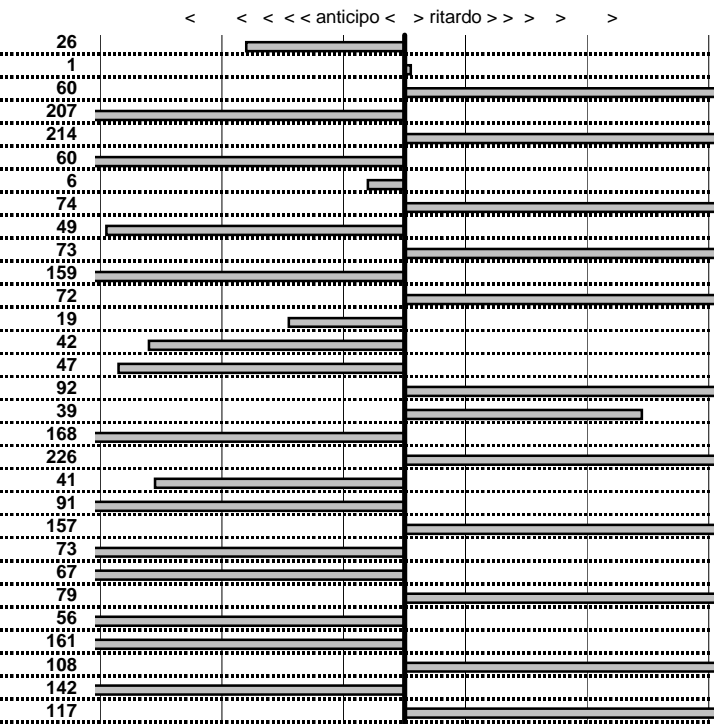

tempi e classifiche disponibili su [www.cronoviterbo.net](http://www.cronoviterbo.net)

- Cronologi - Penalità - Statistiche -

NOTARNICOLA S.  
 MG A

**23**

**31** in classifica

prova	t.imposto	start	stop	t.netto
PA1-Cantalice 1	0:00:06,00	12:22:26,93	12:22:32,67	0:00:05,74
PA2-Cantalice 2	0:00:09,00	12:22:32,67	12:22:41,68	0:00:09,01
PA3-Pian de Roche 1	0:22:22,00	12:22:41,68	12:45:04,28	0:22:22,60
PA4-Pian de Roche 2	0:00:12,00	12:45:04,28	12:45:14,21	0:00:09,93
PA5-Pian de Roche 3	0:00:06,00	12:45:14,21	12:45:22,35	0:00:08,14
PA6-Pian de Roche 4	0:00:10,00	12:45:22,35	12:45:31,75	0:00:09,40
PA7-Campoforogna 1	0:11:09,00	12:45:31,75	12:56:40,69	0:11:08,94
PA8-Campoforogna 2	0:00:06,00	12:56:40,69	12:56:47,43	0:00:06,74
PA9-Campoforogna 3	0:00:12,00	12:56:47,43	12:56:58,94	0:00:11,51
PA10-Campoforogna 4	0:00:05,00	12:56:58,94	12:57:04,67	0:00:05,73
PA11-Campo Stella 1	1:58:58,00	12:57:04,67	14:56:01,08	1:18:56,41
PA12-Campo Stella 2	0:00:06,00	14:56:01,08	14:56:07,80	0:00:06,72
PA13-Campo Stella 3	0:00:06,00	14:56:07,80	14:56:13,61	0:00:05,81
PA14-Campo Stella 4	0:00:10,00	14:56:13,61	14:56:23,19	0:00:09,58
PA15-Vallolina 1	0:09:39,00	14:56:23,19	15:06:01,72	0:09:38,53
PA16-Vallolina 2	0:00:10,00	15:06:01,72	15:06:12,64	0:00:10,92
PA17-Vallolina 3	0:00:05,00	15:06:12,64	15:06:18,03	0:00:05,39
PA18-Vallolina 4	0:00:13,00	15:06:18,03	15:06:29,35	0:00:11,32
PA19-Cascia 1	0:35:59,00	15:06:29,35	15:42:30,61	0:36:01,26
PA20-Cascia 2	0:00:05,00	15:42:30,61	15:42:35,20	0:00:04,59
PA21-Cascia 3	0:00:06,00	15:42:35,20	15:42:40,29	0:00:05,09
PA22-Piaz. S.S.685 1	0:19:19,00	15:42:40,29	16:02:00,86	0:19:20,57
PA23-Piaz. S.S.685 2	0:00:06,00	16:02:00,86	16:02:06,13	0:00:05,27
PA24-Selvarotonda 1	0:55:59,00	16:02:06,13	16:58:04,46	0:55:58,33
PA25-Selvarotonda 2	0:00:10,00	16:58:04,46	16:58:15,25	0:00:10,79
PA26-Selvarotonda 3	0:00:06,00	16:58:15,25	16:58:20,69	0:00:05,44
PA27-Selvarotonda 4	0:00:11,00	16:58:20,69	16:58:30,08	0:00:09,39
PA28-Selvarotonda 5	0:00:05,00	16:58:30,08	16:58:36,16	0:00:06,08
PA29-Selvarotonda 6	0:00:10,00	18:27:16,41	18:27:24,99	0:00:08,58
PA30-Selvarotonda 7	0:00:05,00	18:27:24,99	18:27:31,16	0:00:06,17