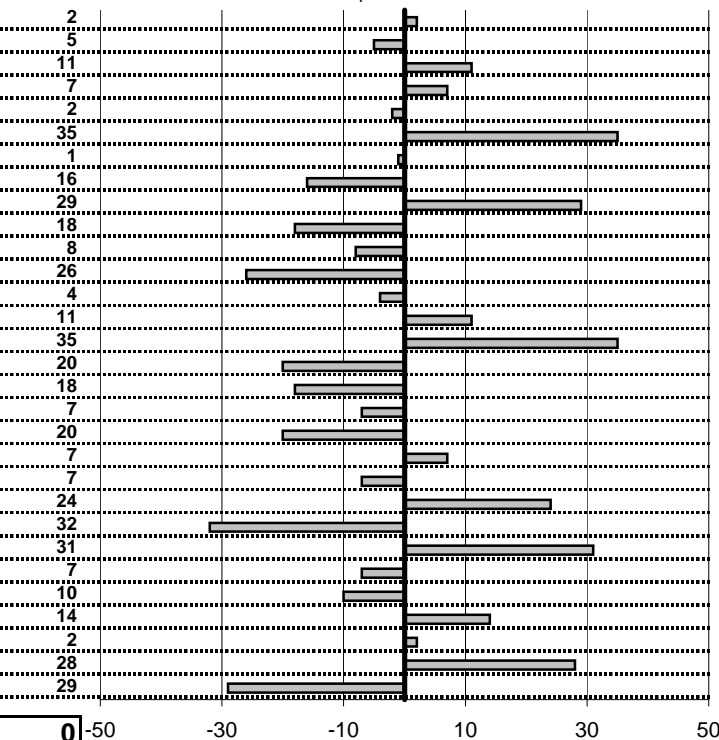

< < < < anticipo < > ritardo > > >

SOMMA PENALITA'	466
MEDIA PENALITA'	15,5

ALTRE PENALITA'	0
TOTALE PENALITA'	466

Elaborazione dati a cura di CRONOVITERBO