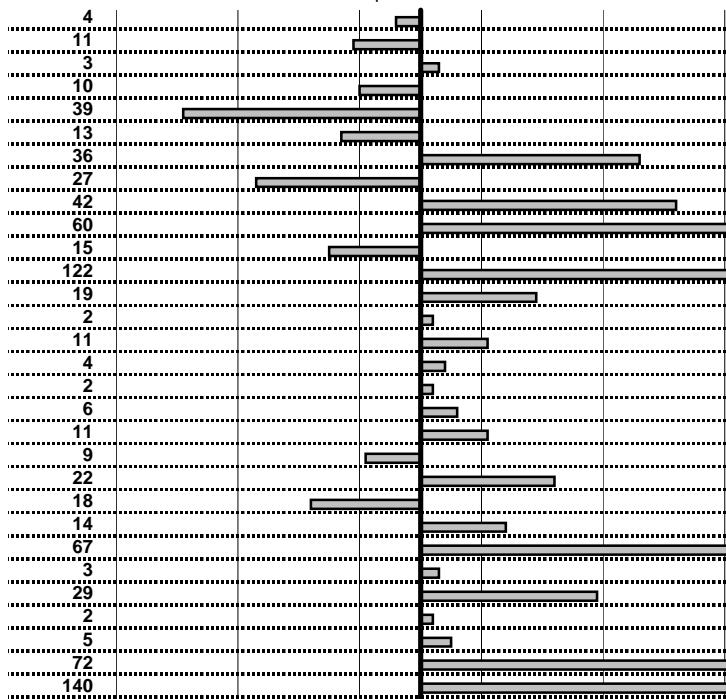

< < < < anticipo < > ritardo > > >

SOMMA PENALITA' 818
MEDIA PENALITA' 27,3

ALTRE PENALITA' 0
TOTALE PENALITA' 818

Elaborazione dati a cura di CRONOVITERBO