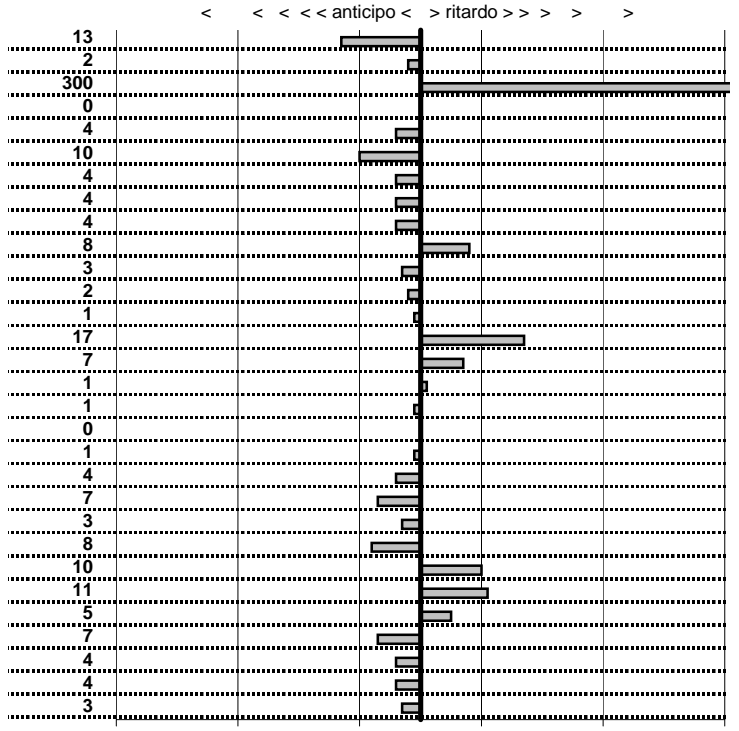

tempi e classifiche disponibili su [www.cronoviterbo.net](http://www.cronoviterbo.net)

- Cronologi - Penalità - Statistiche -

**BOSCOLO W.**  
**MINI COOPER**

**2**

**14** in classifica

prova	t.imposto	start	stop	t.netto
PA1-Cantalice 1	0:00:06,00	12:01:14,34	12:01:20,21	0:00:05,87
PA2-Cantalice 2	0:00:09,00	12:01:20,21	12:01:29,19	0:00:08,98
PA3-Pian de Roche 1	0:22:22,00	12:01:29,19	12:32:09,48	0:30:40,29
PA4-Pian de Roche 2	0:00:12,00	12:32:09,48	12:32:21,48	0:00:12,00
PA5-Pian de Roche 3	0:00:06,00	12:32:21,48	12:32:27,44	0:00:05,96
PA6-Pian de Roche 4	0:00:10,00	12:32:27,44	12:32:37,34	0:00:09,90
PA7-Campoforogna 1	0:11:09,00	12:32:37,34	12:43:46,30	0:11:08,96
PA8-Campoforogna 2	0:00:06,00	12:43:46,30	12:43:52,26	0:00:05,96
PA9-Campoforogna 3	0:00:12,00	12:43:52,26	12:44:04,22	0:00:11,96
PA10-Campoforogna 4	0:00:05,00	12:44:04,22	12:44:09,30	0:00:05,08
PA11-Campo Stella 1	1:58:58,00	12:44:09,30	14:43:07,27	1:18:57,97
PA12-Campo Stella 2	0:00:06,00	14:43:07,27	14:43:13,25	0:00:05,98
PA13-Campo Stella 3	0:00:06,00	14:43:13,25	14:43:19,24	0:00:05,99
PA14-Campo Stella 4	0:00:10,00	14:43:19,24	14:43:29,41	0:00:10,17
PA15-Vallolina 1	0:09:39,00	14:43:29,41	14:53:08,48	0:09:39,07
PA16-Vallolina 2	0:00:10,00	14:53:08,48	14:53:18,49	0:00:10,01
PA17-Vallolina 3	0:00:05,00	14:53:18,49	14:53:23,48	0:00:04,99
PA18-Vallolina 4	0:00:13,00	14:53:23,48	14:53:36,48	0:00:13,00
PA19-Cascia 1	0:35:59,00	14:53:36,48	15:29:35,47	0:35:58,99
PA20-Cascia 2	0:00:05,00	15:29:35,47	15:29:40,43	0:00:04,96
PA21-Cascia 3	0:00:06,00	15:29:40,43	15:29:46,36	0:00:05,93
PA22-Piaz. S.S.685 1	0:19:19,00	15:29:46,36	15:49:05,33	0:19:18,97
PA23-Piaz. S.S.685 2	0:00:06,00	15:49:05,33	15:49:11,25	0:00:05,92
PA24-Selvarotonda 1	0:55:59,00	15:49:11,25	16:45:10,35	0:55:59,10
PA25-Selvarotonda 2	0:00:10,00	16:45:10,35	16:45:20,46	0:00:10,11
PA26-Selvarotonda 3	0:00:06,00	16:45:20,46	16:45:26,51	0:00:06,05
PA27-Selvarotonda 4	0:00:11,00	16:45:26,51	16:45:37,44	0:00:10,93
PA28-Selvarotonda 5	0:00:05,00	16:45:37,44	16:45:42,40	0:00:04,96
PA29-Selvarotonda 6	0:00:10,00	18:06:10,08	18:06:20,04	0:00:09,96
PA30-Selvarotonda 7	0:00:05,00	18:06:20,04	18:06:25,01	0:00:04,97