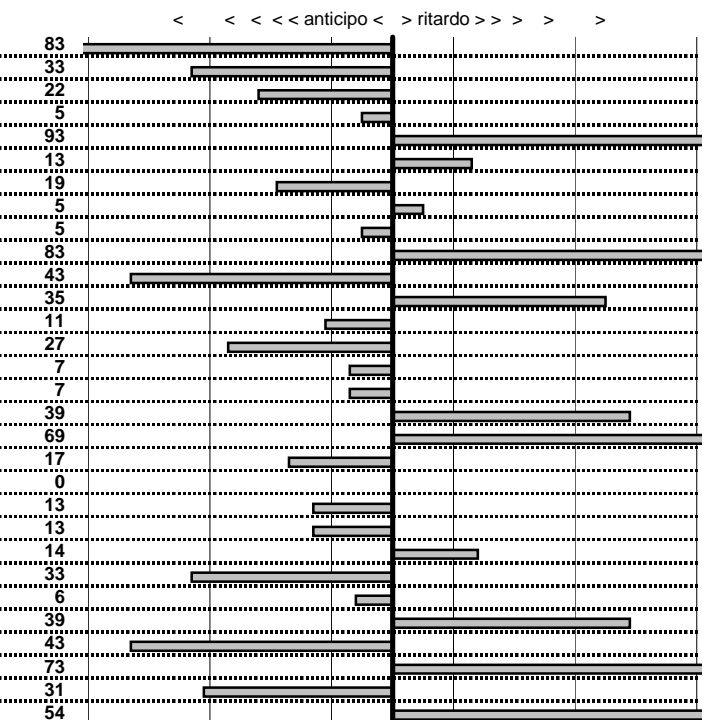

tempi e classifiche disponibili su [www.cronoviterbo.net](http://www.cronoviterbo.net)

- Cronologi - Penalità - Statistiche -

DE LUCA F.  
 MINI COOPER

**20**

**24** in classifica

prova	t.imposto	start	stop	t.netto
PA1-Cantalice 1	0:00:06,00	12:19:19,06	12:19:24,23	0:00:05,17
PA2-Cantalice 2	0:00:09,00	12:19:24,23	12:19:32,90	0:00:08,67
PA3-Pian de Roche 1	0:22:22,00	12:19:32,90	12:41:54,68	0:22:21,78
PA4-Pian de Roche 2	0:00:12,00	12:41:54,68	12:42:06,63	0:00:11,95
PA5-Pian de Roche 3	0:00:06,00	12:42:06,63	12:42:13,56	0:00:06,93
PA6-Pian de Roche 4	0:00:10,00	12:42:13,56	12:42:23,69	0:00:10,13
PA7-Campoforogna 1	0:11:09,00	12:42:23,69	12:53:32,50	0:11:08,81
PA8-Campoforogna 2	0:00:06,00	12:53:32,50	12:53:38,55	0:00:06,05
PA9-Campoforogna 3	0:00:12,00	12:53:38,55	12:53:50,50	0:00:11,95
PA10-Campoforogna 4	0:00:05,00	12:53:50,50	12:53:56,33	0:00:05,83
PA11-Campo Stella 1	1:58:58,00	12:53:56,33	14:52:53,90	1:18:57,57
PA12-Campo Stella 2	0:00:06,00	14:52:53,90	14:53:00,25	0:00:06,35
PA13-Campo Stella 3	0:00:06,00	14:53:00,25	14:53:06,14	0:00:05,89
PA14-Campo Stella 4	0:00:10,00	14:53:06,14	14:53:15,87	0:00:09,73
PA15-Vallolina 1	0:09:39,00	14:53:15,87	15:02:54,80	0:09:38,93
PA16-Vallolina 2	0:00:10,00	15:02:54,80	15:03:04,73	0:00:09,93
PA17-Vallolina 3	0:00:05,00	15:03:04,73	15:03:10,12	0:00:05,39
PA18-Vallolina 4	0:00:13,00	15:03:10,12	15:03:23,81	0:00:13,69
PA19-Cascia 1	0:35:59,00	15:03:23,81	15:39:22,64	0:35:58,83
PA20-Cascia 2	0:00:05,00	15:39:22,64	15:39:27,64	0:00:05,00
PA21-Cascia 3	0:00:06,00	15:39:27,64	15:39:33,51	0:00:05,87
PA22-Piaz. S.S.685 1	0:19:19,00	15:39:33,51	15:58:52,38	0:19:18,87
PA23-Piaz. S.S.685 2	0:00:06,00	15:58:52,38	15:58:58,52	0:00:06,14
PA24-Selvarotonda 1	0:55:59,00	15:58:58,52	16:54:57,19	0:55:58,67
PA25-Selvarotonda 2	0:00:10,00	16:54:57,19	16:55:07,13	0:00:09,94
PA26-Selvarotonda 3	0:00:06,00	16:55:07,13	16:55:13,52	0:00:06,39
PA27-Selvarotonda 4	0:00:11,00	16:55:13,52	16:55:24,09	0:00:10,57
PA28-Selvarotonda 5	0:00:05,00	16:55:24,09	16:55:29,82	0:00:05,73
PA29-Selvarotonda 6	0:00:10,00	18:24:18,29	18:24:27,98	0:00:09,69
PA30-Selvarotonda 7	0:00:05,00	18:24:27,98	18:24:33,52	0:00:05,54