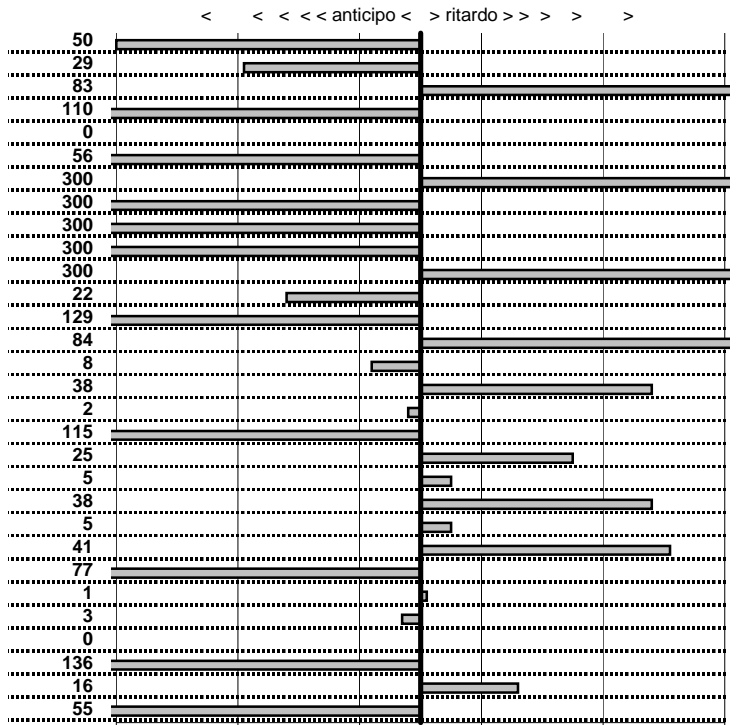

tempi e classifiche disponibili su [www.cronoviterbo.net](http://www.cronoviterbo.net)

- Cronologi - Penalità - Statistiche -

**Begliomini R.**  
**LANCIA DELTA MARTINI 5**

**50**

**37** in classifica

prova	t.imposto	start	stop	t.netto
PA1-Cantalice 1	0:00:06,00	12:49:21,96	12:49:27,46	0:00:05,50
PA2-Cantalice 2	0:00:09,00	12:49:27,46	12:49:36,17	0:00:08,71
PA3-Pian de Roche 1	0:22:22,00	12:49:36,17	13:11:59,00	0:22:22,83
PA4-Pian de Roche 2	0:00:12,00	13:11:59,00	13:12:09,90	0:00:10,90
PA5-Pian de Roche 3	0:00:06,00	13:12:09,90	13:12:15,90	0:00:06,00
PA6-Pian de Roche 4	0:00:10,00	13:12:15,90	13:12:25,34	0:00:09,44
PA7-Campoforogna 1	0:11:09,00	13:12:25,34	00:00:00,00	7:92:25,34
PA8-Campoforogna 2	0:00:06,00	00:00:00,00	00:00:00,00	0:00:00,00
PA9-Campoforogna 3	0:00:12,00	00:00:00,00	00:00:00,00	0:00:00,00
PA10-Campoforogna 4	0:00:05,00	00:00:00,00	00:00:00,00	0:00:00,00
PA11-Campo Stella 1	1:58:58,00	00:00:00,00	15:22:58,32	9:22:58,32
PA12-Campo Stella 2	0:00:06,00	15:22:58,32	15:23:04,10	0:00:05,78
PA13-Campo Stella 3	0:00:06,00	15:23:04,10	15:23:08,81	0:00:04,71
PA14-Campo Stella 4	0:00:10,00	15:23:08,81	15:23:19,65	0:00:10,84
PA15-Vallolina 1	0:09:39,00	15:23:19,65	15:32:58,57	0:09:38,92
PA16-Vallolina 2	0:00:10,00	15:32:58,57	15:33:08,95	0:00:10,38
PA17-Vallolina 3	0:00:05,00	15:33:08,95	15:33:13,93	0:00:04,98
PA18-Vallolina 4	0:00:13,00	15:33:13,93	15:33:25,78	0:00:11,85
PA19-Cascia 1	0:35:59,00	15:33:25,78	16:09:25,03	0:35:59,25
PA20-Cascia 2	0:00:05,00	16:09:25,03	16:09:30,08	0:00:05,05
PA21-Cascia 3	0:00:06,00	16:09:30,08	16:09:36,46	0:00:06,38
PA22-Piaz. S.S.685 1	0:19:19,00	16:09:36,46	16:28:55,51	0:19:19,05
PA23-Piaz. S.S.685 2	0:00:06,00	16:28:55,51	16:29:01,92	0:00:06,41
PA24-Selvarotonda 1	0:55:59,00	16:29:01,92	17:25:00,15	0:55:58,23
PA25-Selvarotonda 2	0:00:10,00	17:25:00,15	17:25:10,16	0:00:10,01
PA26-Selvarotonda 3	0:00:06,00	17:25:10,16	17:25:16,13	0:00:05,97
PA27-Selvarotonda 4	0:00:11,00	17:25:16,13	17:25:27,13	0:00:11,00
PA28-Selvarotonda 5	0:00:05,00	17:25:27,13	17:25:30,77	0:00:03,64
PA29-Selvarotonda 6	0:00:10,00	18:49:11,37	18:49:21,53	0:00:10,16
PA30-Selvarotonda 7	0:00:05,00	18:49:21,53	18:49:25,98	0:00:04,45