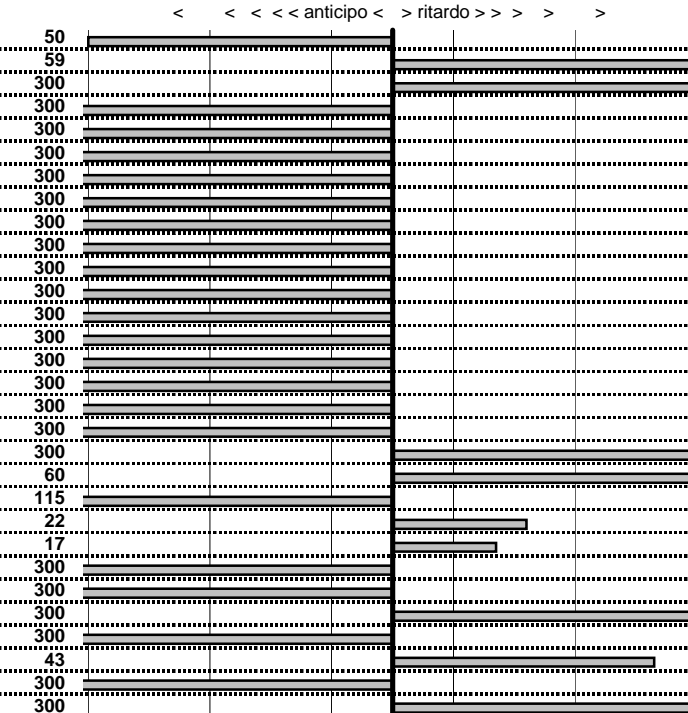

prova	t.imposto	start	stop	t.netto
PA1-Cantalice 1	0:00:06,00	12:48:16,52	12:48:22,02	0:00:05,50
PA2-Cantalice 2	0:00:09,00	12:48:22,02	12:48:31,61	0:00:09,59
PA3-Pian de Roche 1	0:22:22,00	12:48:31,61	00:00:00,00	7:68:31,61
PA4-Pian de Roche 2	0:00:12,00	00:00:00,00	00:00:00,00	0:00:00,00
PA5-Pian de Roche 3	0:00:06,00	00:00:00,00	00:00:00,00	0:00:00,00
PA6-Pian de Roche 4	0:00:10,00	00:00:00,00	00:00:00,00	0:00:00,00
PA7-Campoforogna 1	0:11:09,00	00:00:00,00	00:00:00,00	0:00:00,00
PA8-Campoforogna 2	0:00:06,00	00:00:00,00	00:00:00,00	0:00:00,00
PA9-Campoforogna 3	0:00:12,00	00:00:00,00	00:00:00,00	0:00:00,00
PA10-Campoforogna 4	0:00:05,00	00:00:00,00	00:00:00,00	0:00:00,00
PA11-Campo Stella 1	1:58:58,00	00:00:00,00	00:00:00,00	0:00:00,00
PA12-Campo Stella 2	0:00:06,00	00:00:00,00	00:00:00,00	0:00:00,00
PA13-Campo Stella 3	0:00:06,00	00:00:00,00	00:00:00,00	0:00:00,00
PA14-Campo Stella 4	0:00:10,00	00:00:00,00	00:00:00,00	0:00:00,00
PA15-Vallolina 1	0:09:39,00	00:00:00,00	00:00:00,00	0:00:00,00
PA16-Vallolina 2	0:00:10,00	00:00:00,00	00:00:00,00	0:00:00,00
PA17-Vallolina 3	0:00:05,00	00:00:00,00	00:00:00,00	0:00:00,00
PA18-Vallolina 4	0:00:13,00	00:00:00,00	00:00:00,00	0:00:00,00
PA19-Cascia 1	0:35:59,00	00:00:00,00	16:08:28,31	9:68:28,31
PA20-Cascia 2	0:00:05,00	16:08:28,31	16:08:33,91	0:00:05,60
PA21-Cascia 3	0:00:06,00	16:08:33,91	16:08:38,76	0:00:04,85
PA22-Piaz. S.S.685 1	0:19:19,00	16:08:38,76	16:27:57,98	0:19:19,22
PA23-Piaz. S.S.685 2	0:00:06,00	16:27:57,98	16:28:04,15	0:00:06,17
PA24-Selvarotonda 1	0:55:59,00	16:28:04,15	17:23:47,64	0:55:43,49
PA25-Selvarotonda 2	0:00:10,00	17:23:47,64	17:23:53,67	0:00:06,03
PA26-Selvarotonda 3	0:00:06,00	17:23:53,67	17:24:02,71	0:00:09,04
PA27-Selvarotonda 4	0:00:11,00	17:24:02,71	17:24:09,29	0:00:06,58
PA28-Selvarotonda 5	0:00:05,00	17:24:09,29	17:24:14,72	0:00:05,43
PA29-Selvarotonda 6	0:00:10,00	18:48:10,33	18:48:16,13	0:00:05,80
PA30-Selvarotonda 7	0:00:05,00	18:48:16,13	18:48:25,60	0:00:09,47

SOMMA PENALITA' 7.266
MEDIA PENALITA' 242,2

ALTRE PENALITA' 0
TOTALE PENALITA' 7.266

Elaborazione dati a cura di CRONOVITERBO