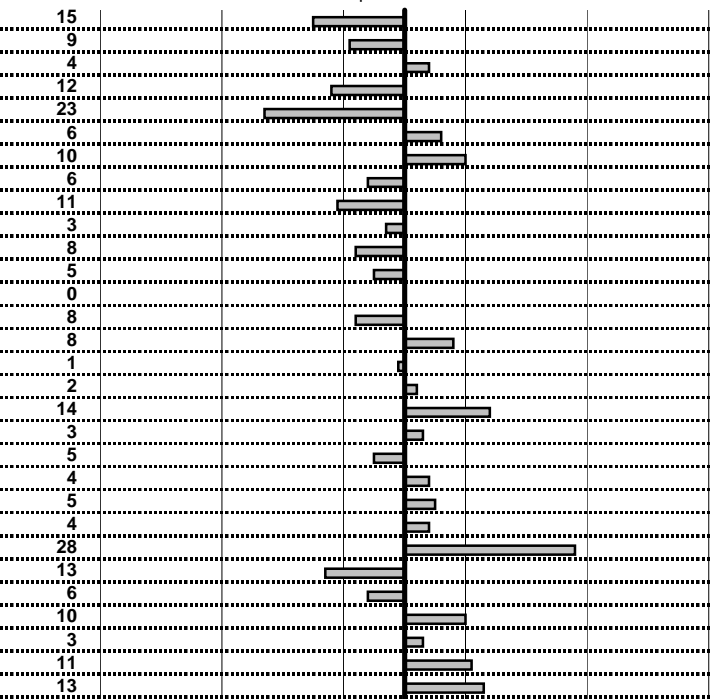

< < < < anticipo < > ritardo > > >

SOMMA PENALITA'	250
MEDIA PENALITA'	8,3

ALTRE PENALITA'	0
TOTALE PENALITA'	250

Elaborazione dati a cura di CRONOVITERBO