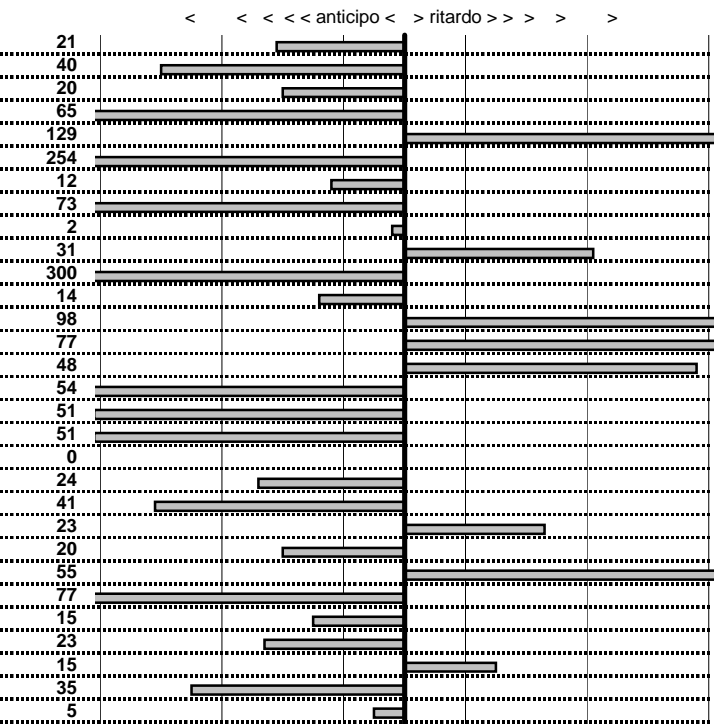

tempi e classifiche disponibili su [www.cronoviterbo.net](http://www.cronoviterbo.net)

- Cronologi - Penalità - Statistiche -

**CANCELLI C**  
**TRIUMPH SPITFIRE 1500**

**46**

**33** in classifica

prova	t.imposto	start	stop	t.netto
PA1-Cantalice 1	0:00:06,00	12:45:20,81	12:45:26,60	0:00:05,79
PA2-Cantalice 2	0:00:09,00	12:45:26,60	12:45:35,20	0:00:08,60
PA3-Pian de Roche 1	0:22:22,00	12:45:35,20	13:07:57,00	0:22:21,80
PA4-Pian de Roche 2	0:00:12,00	13:07:57,00	13:08:08,35	0:00:11,35
PA5-Pian de Roche 3	0:00:06,00	13:08:08,35	13:08:15,64	0:00:07,29
PA6-Pian de Roche 4	0:00:10,00	13:08:15,64	13:08:23,10	0:00:07,46
PA7-Campoforogna 1	0:11:09,00	13:08:23,10	13:19:31,98	0:11:08,88
PA8-Campoforogna 2	0:00:06,00	13:19:31,98	13:19:37,25	0:00:05,27
PA9-Campoforogna 3	0:00:12,00	13:19:37,25	13:19:49,23	0:00:11,98
PA10-Campoforogna 4	0:00:05,00	13:19:49,23	13:19:54,54	0:00:05,31
PA11-Campo Stella 1	1:58:58,00	13:19:54,54	15:18:48,84	1:18:54,30
PA12-Campo Stella 2	0:00:06,00	15:18:48,84	15:18:54,70	0:00:05,86
PA13-Campo Stella 3	0:00:06,00	15:18:54,70	15:19:01,68	0:00:06,98
PA14-Campo Stella 4	0:00:10,00	15:19:01,68	15:19:12,45	0:00:10,77
PA15-Vallolina 1	0:09:39,00	15:19:12,45	15:28:51,93	0:09:39,48
PA16-Vallolina 2	0:00:10,00	15:28:51,93	15:29:01,39	0:00:09,46
PA17-Vallolina 3	0:00:05,00	15:29:01,39	15:29:05,88	0:00:04,49
PA18-Vallolina 4	0:00:13,00	15:29:05,88	15:29:18,37	0:00:12,49
PA19-Cascia 1	0:35:59,00	15:29:18,37	16:05:17,37	0:35:59,00
PA20-Cascia 2	0:00:05,00	16:05:17,37	16:05:22,13	0:00:04,76
PA21-Cascia 3	0:00:06,00	16:05:22,13	16:05:27,72	0:00:05,59
PA22-Piaz. S.S.685 1	0:19:19,00	16:05:27,72	16:24:46,95	0:19:19,23
PA23-Piaz. S.S.685 2	0:00:06,00	16:24:46,95	16:24:52,75	0:00:05,80
PA24-Selvarotonda 1	0:55:59,00	16:24:52,75	17:20:52,30	0:55:59,55
PA25-Selvarotonda 2	0:00:10,00	17:20:52,30	17:21:01,53	0:00:09,23
PA26-Selvarotonda 3	0:00:06,00	17:21:01,53	17:21:07,38	0:00:05,85
PA27-Selvarotonda 4	0:00:11,00	17:21:07,38	17:21:18,15	0:00:10,77
PA28-Selvarotonda 5	0:00:05,00	17:21:18,15	17:21:23,30	0:00:05,15
PA29-Selvarotonda 6	0:00:10,00	18:46:15,53	18:46:25,18	0:00:09,65
PA30-Selvarotonda 7	0:00:05,00	18:46:25,18	18:46:30,13	0:00:04,95