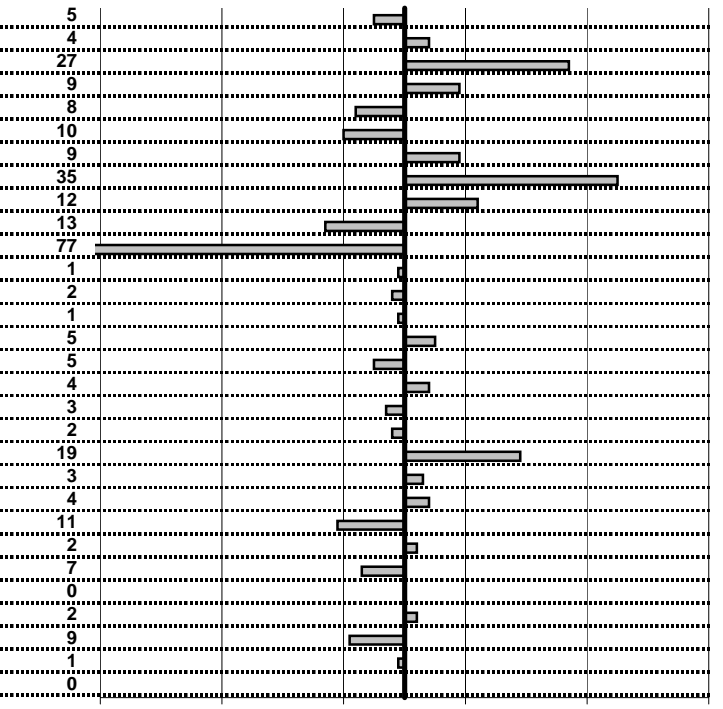

< < < < anticipo < > ritardo > > >

SOMMA PENALITA'	290
MEDIA PENALITA'	9,7

ALTRE PENALITA'	0
TOTALE PENALITA'	290

Elaborazione dati a cura di CRONOVITERBO