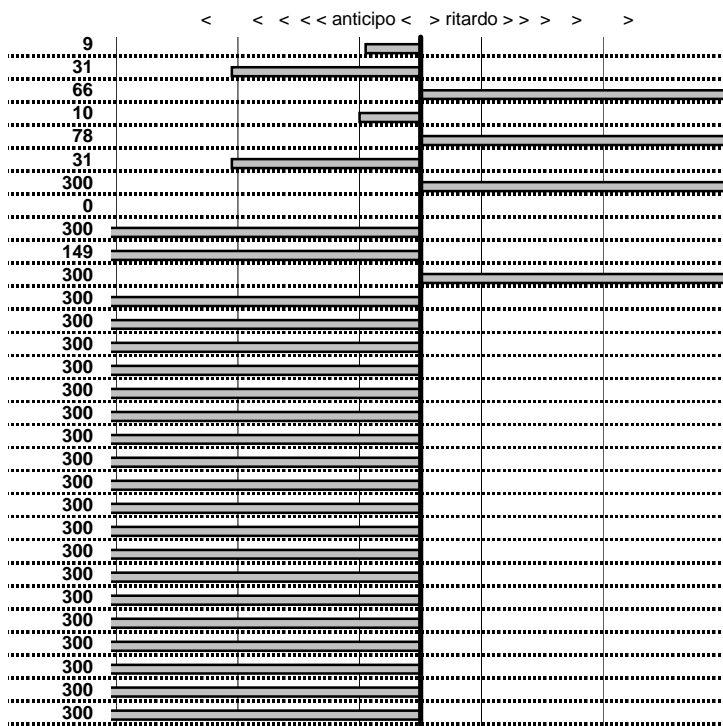

tempi e classifiche disponibili su [www.cronoviterbo.net](http://www.cronoviterbo.net)

- Cronologi - Penalità - Statistiche -

MAGNANINI R.  
 FULVIA SPORT ZAGATO

**29**

**48** in classifica

prova	t. imposto	start	stop	t. netto
PA1-Cantalice 1	0:00:06,00	12:28:19,36	12:28:25,27	0:00:05,91
PA2-Cantalice 2	0:00:09,00	12:28:25,27	12:28:33,96	0:00:08,69
PA3-Pian de Roche 1	0:22:22,00	12:28:33,96	12:50:56,62	0:22:22,66
PA4-Pian de Roche 2	0:00:12,00	12:50:56,62	12:51:08,52	0:00:11,90
PA5-Pian de Roche 3	0:00:06,00	12:51:08,52	12:51:15,30	0:00:06,78
PA6-Pian de Roche 4	0:00:10,00	12:51:15,30	12:51:24,99	0:00:09,69
PA7-Campoforogna 1	0:11:09,00	12:51:24,99	13:04:57,49	0:13:32,50
PA8-Campoforogna 2	0:00:06,00	13:04:57,49	13:05:03,49	0:00:06,00
PA9-Campoforogna 3	0:00:12,00	13:05:03,49	13:05:06,48	0:00:02,99
PA10-Campoforogna 4	0:00:05,00	13:05:06,48	13:05:09,99	0:00:03,51
PA11-Campo Stella 1	1:58:58,00	13:05:09,99	00:00:00,00	7:85:09,99
PA12-Campo Stella 2	0:00:06,00	00:00:00,00	00:00:00,00	0:00:00,00
PA13-Campo Stella 3	0:00:06,00	00:00:00,00	00:00:00,00	0:00:00,00
PA14-Campo Stella 4	0:00:10,00	00:00:00,00	00:00:00,00	0:00:00,00
PA15-Vallolina 1	0:09:39,00	00:00:00,00	00:00:00,00	0:00:00,00
PA16-Vallolina 2	0:00:10,00	00:00:00,00	00:00:00,00	0:00:00,00
PA17-Vallolina 3	0:00:05,00	00:00:00,00	00:00:00,00	0:00:00,00
PA18-Vallolina 4	0:00:13,00	00:00:00,00	00:00:00,00	0:00:00,00
PA19-Cascia 1	0:35:59,00	00:00:00,00	00:00:00,00	0:00:00,00
PA20-Cascia 2	0:00:05,00	00:00:00,00	00:00:00,00	0:00:00,00
PA21-Cascia 3	0:00:06,00	00:00:00,00	00:00:00,00	0:00:00,00
PA22-Piaz. S.S.685 1	0:19:19,00	00:00:00,00	00:00:00,00	0:00:00,00
PA23-Piaz. S.S.685 2	0:00:06,00	00:00:00,00	00:00:00,00	0:00:00,00
PA24-Selvarotonda 1	0:55:59,00	00:00:00,00	00:00:00,00	0:00:00,00
PA25-Selvarotonda 2	0:00:10,00	00:00:00,00	00:00:00,00	0:00:00,00
PA26-Selvarotonda 3	0:00:06,00	00:00:00,00	00:00:00,00	0:00:00,00
PA27-Selvarotonda 4	0:00:11,00	00:00:00,00	00:00:00,00	0:00:00,00
PA28-Selvarotonda 5	0:00:05,00	00:00:00,00	00:00:00,00	0:00:00,00
PA29-Selvarotonda 6	0:00:10,00	00:00:00,00	00:00:00,00	0:00:00,00
PA30-Selvarotonda 7	0:00:05,00	00:00:00,00	00:00:00,00	0:00:00,00