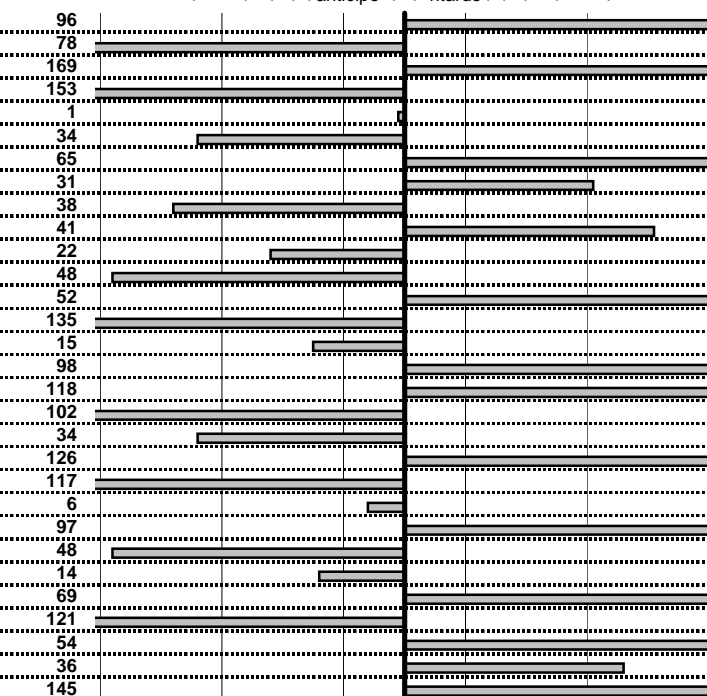

< < < < anticipo < > ritardo > > >

SOMMA PENALITA' 2.163
MEDIA PENALITA' 72,1

ALTRE PENALITA' 0
TOTALE PENALITA' 2.163

Elaborazione dati a cura di CRONOVITERBO