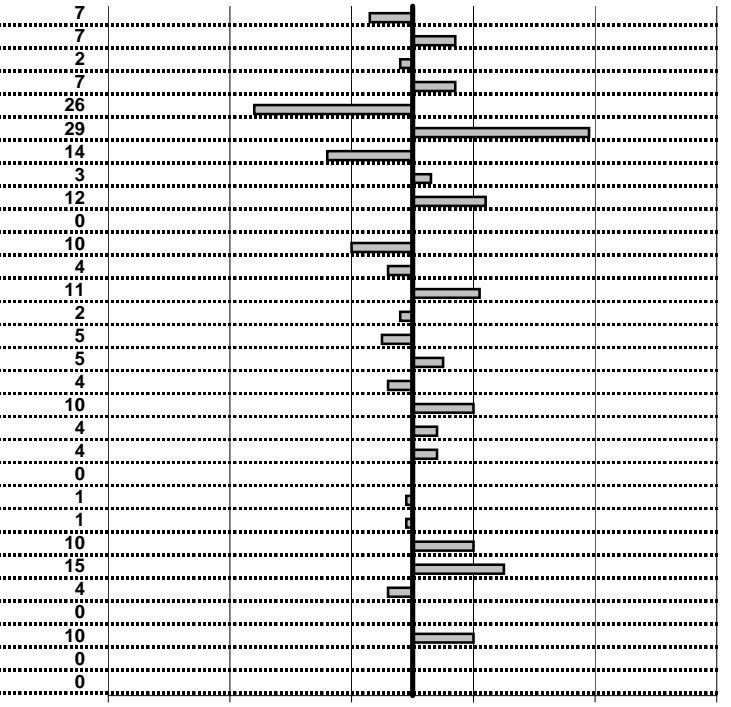

< < < < anticipo < > ritardo > > >

SOMMA PENALITA'	207
MEDIA PENALITA'	6,9

ALTRE PENALITA'	0
TOTALE PENALITA'	207

Elaborazione dati a cura di CRONOVITERBO