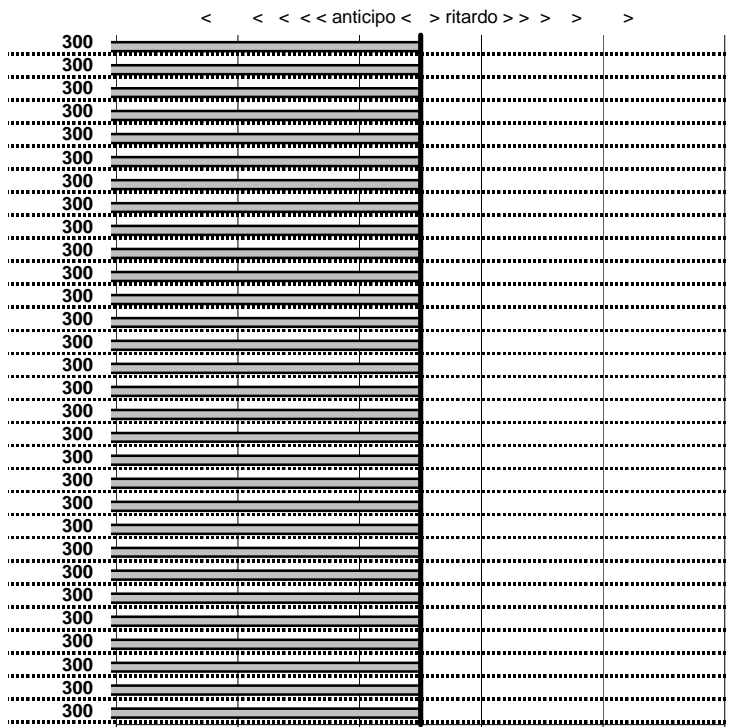

tempi e classifiche disponibili su [www.cronoviterbo.net](http://www.cronoviterbo.net)

- Cronologi - Penalità - Statistiche -

**DIONISI D.**  
**FIAT AS X 19**

**32**

**0** in classifica

prova	t.imposto	start	stop	t.netto
PA1-Cantalice 1	0:00:06,00	00:00:00,00	00:00:00,00	0:00:00,00
PA2-Cantalice 2	0:00:09,00	00:00:00,00	00:00:00,00	0:00:00,00
PA3-Pian de Roche 1	0:22:22,00	00:00:00,00	00:00:00,00	0:00:00,00
PA4-Pian de Roche 2	0:00:12,00	00:00:00,00	00:00:00,00	0:00:00,00
PA5-Pian de Roche 3	0:00:06,00	00:00:00,00	00:00:00,00	0:00:00,00
PA6-Pian de Roche 4	0:00:10,00	00:00:00,00	00:00:00,00	0:00:00,00
PA7-Campoforogna 1	0:11:09,00	00:00:00,00	00:00:00,00	0:00:00,00
PA8-Campoforogna 2	0:00:06,00	00:00:00,00	00:00:00,00	0:00:00,00
PA9-Campoforogna 3	0:00:12,00	00:00:00,00	00:00:00,00	0:00:00,00
PA10-Campoforogna 4	0:00:05,00	00:00:00,00	00:00:00,00	0:00:00,00
PA11-Campo Stella 1	1:58:58,00	00:00:00,00	00:00:00,00	0:00:00,00
PA12-Campo Stella 2	0:00:06,00	00:00:00,00	00:00:00,00	0:00:00,00
PA13-Campo Stella 3	0:00:06,00	00:00:00,00	00:00:00,00	0:00:00,00
PA14-Campo Stella 4	0:00:10,00	00:00:00,00	00:00:00,00	0:00:00,00
PA15-Vallolina 1	0:09:39,00	00:00:00,00	00:00:00,00	0:00:00,00
PA16-Vallolina 2	0:00:10,00	00:00:00,00	00:00:00,00	0:00:00,00
PA17-Vallolina 3	0:00:05,00	00:00:00,00	00:00:00,00	0:00:00,00
PA18-Vallolina 4	0:00:13,00	00:00:00,00	00:00:00,00	0:00:00,00
PA19-Cascia 1	0:35:59,00	00:00:00,00	00:00:00,00	0:00:00,00
PA20-Cascia 2	0:00:05,00	00:00:00,00	00:00:00,00	0:00:00,00
PA21-Cascia 3	0:00:06,00	00:00:00,00	00:00:00,00	0:00:00,00
PA22-Piaz. S.S.685 1	0:19:19,00	00:00:00,00	00:00:00,00	0:00:00,00
PA23-Piaz. S.S.685 2	0:00:06,00	00:00:00,00	00:00:00,00	0:00:00,00
PA24-Selvarotonda 1	0:55:59,00	00:00:00,00	00:00:00,00	0:00:00,00
PA25-Selvarotonda 2	0:00:10,00	00:00:00,00	00:00:00,00	0:00:00,00
PA26-Selvarotonda 3	0:00:06,00	00:00:00,00	00:00:00,00	0:00:00,00
PA27-Selvarotonda 4	0:00:11,00	00:00:00,00	00:00:00,00	0:00:00,00
PA28-Selvarotonda 5	0:00:05,00	00:00:00,00	00:00:00,00	0:00:00,00
PA29-Selvarotonda 6	0:00:10,00	00:00:00,00	00:00:00,00	0:00:00,00
PA30-Selvarotonda 7	0:00:05,00	00:00:00,00	00:00:00,00	0:00:00,00