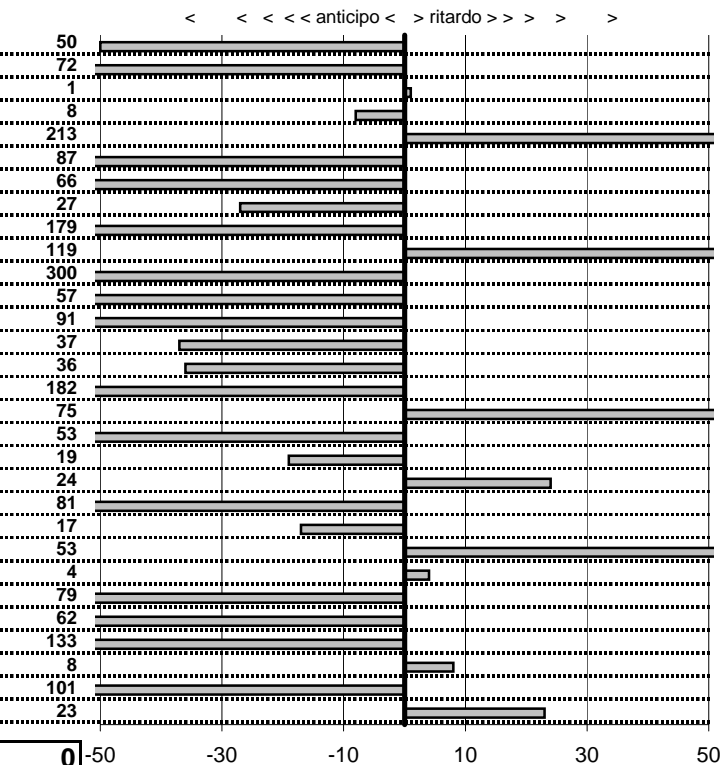

tempi e classifiche disponibili su [www.cronoviterbo.net](http://www.cronoviterbo.net)

- Cronologi - Penalità - Statistiche -

**MARRUCCI C.**  
**LANCIA FULVIA COOPE**

**45**

**38** in classifica

prova	t.imposto	start	stop	t.netto
PA1-Cantalice 1	0:00:06,00	12:44:22,09	12:44:27,59	0:00:05,50
PA2-Cantalice 2	0:00:09,00	12:44:27,59	12:44:35,87	0:00:08,28
PA3-Pian de Roche 1	0:22:22,00	12:44:35,87	13:06:57,88	0:22:22,01
PA4-Pian de Roche 2	0:00:12,00	13:06:57,88	13:07:09,80	0:00:11,92
PA5-Pian de Roche 3	0:00:06,00	13:07:09,80	13:07:17,93	0:00:08,13
PA6-Pian de Roche 4	0:00:10,00	13:07:17,93	13:07:27,06	0:00:09,13
PA7-Campoforogna 1	0:11:09,00	13:07:27,06	13:18:35,40	0:11:08,34
PA8-Campoforogna 2	0:00:06,00	13:18:35,40	13:18:41,13	0:00:05,73
PA9-Campoforogna 3	0:00:12,00	13:18:41,13	13:18:51,34	0:00:10,21
PA10-Campoforogna 4	0:00:05,00	13:18:51,34	13:18:57,53	0:00:06,19
PA11-Campo Stella 1	1:58:58,00	13:18:57,53	15:18:00,37	1:19:02,84
PA12-Campo Stella 2	0:00:06,00	15:18:00,37	15:18:05,80	0:00:05,43
PA13-Campo Stella 3	0:00:06,00	15:18:05,80	15:18:10,89	0:00:05,09
PA14-Campo Stella 4	0:00:10,00	15:18:10,89	15:18:20,52	0:00:09,63
PA15-Vallolina 1	0:09:39,00	15:18:20,52	15:27:59,16	0:09:38,64
PA16-Vallolina 2	0:00:10,00	15:27:59,16	15:28:07,34	0:00:08,18
PA17-Vallolina 3	0:00:05,00	15:28:07,34	15:28:13,09	0:00:05,75
PA18-Vallolina 4	0:00:13,00	15:28:13,09	15:28:25,56	0:00:12,47
PA19-Cascia 1	0:35:59,00	15:28:25,56	16:04:24,37	0:35:58,81
PA20-Cascia 2	0:00:05,00	16:04:24,37	16:04:29,61	0:00:05,24
PA21-Cascia 3	0:00:06,00	16:04:29,61	16:04:34,80	0:00:05,19
PA22-Piaz. S.S.685 1	0:19:19,00	16:04:34,80	16:23:53,63	0:19:18,83
PA23-Piaz. S.S.685 2	0:00:06,00	16:23:53,63	16:24:00,16	0:00:06,53
PA24-Selvarotonda 1	0:55:59,00	16:24:00,16	17:19:59,20	0:55:59,04
PA25-Selvarotonda 2	0:00:10,00	17:19:59,20	17:20:08,41	0:00:09,21
PA26-Selvarotonda 3	0:00:06,00	17:20:08,41	17:20:13,79	0:00:05,38
PA27-Selvarotonda 4	0:00:11,00	17:20:13,79	17:20:23,46	0:00:09,67
PA28-Selvarotonda 5	0:00:05,00	17:20:23,46	17:20:28,54	0:00:05,08
PA29-Selvarotonda 6	0:00:10,00	18:45:13,42	18:45:22,41	0:00:08,99
PA30-Selvarotonda 7	0:00:05,00	18:45:22,41	18:45:27,64	0:00:05,23