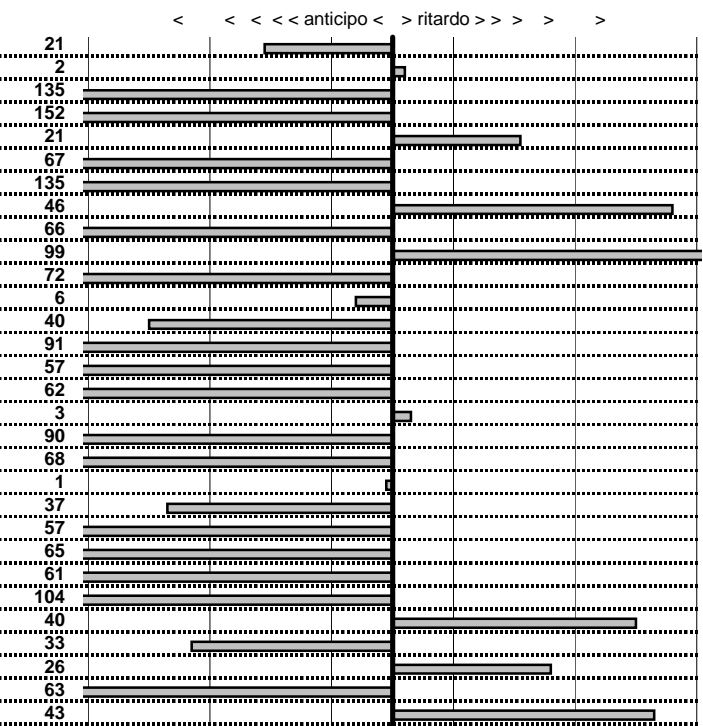

tempi e classifiche disponibili su [www.cronoviterbo.net](http://www.cronoviterbo.net)

- Cronologi - Penalità - Statistiche -

**SANESI E.**  
 FIAT 600

**37**

**42** in classifica

prova	t. imposto	start	stop	t. netto
PA1-Cantalice 1	0:00:06,00	12:36:30,24	12:36:36,03	0:00:05,79
PA2-Cantalice 2	0:00:09,00	12:36:36,03	12:36:45,05	0:00:09,02
PA3-Pian de Roche 1	0:22:22,00	12:36:45,05	12:59:05,70	0:22:20,65
PA4-Pian de Roche 2	0:00:12,00	12:59:05,70	12:59:16,18	0:00:10,48
PA5-Pian de Roche 3	0:00:06,00	12:59:16,18	12:59:22,39	0:00:06,21
PA6-Pian de Roche 4	0:00:10,00	12:59:22,39	12:59:31,72	0:00:09,33
PA7-Campoforogna 1	0:11:09,00	12:59:31,72	13:10:39,37	0:11:07,65
PA8-Campoforogna 2	0:00:06,00	13:10:39,37	13:10:45,83	0:00:06,46
PA9-Campoforogna 3	0:00:12,00	13:10:45,83	13:10:57,17	0:00:11,34
PA10-Campoforogna 4	0:00:05,00	13:10:57,17	13:11:03,16	0:00:05,99
PA11-Campo Stella 1	1:58:58,00	13:11:03,16	15:10:01,88	1:18:58,72
PA12-Campo Stella 2	0:00:06,00	15:10:01,88	15:10:07,82	0:00:05,94
PA13-Campo Stella 3	0:00:06,00	15:10:07,82	15:10:13,42	0:00:05,60
PA14-Campo Stella 4	0:00:10,00	15:10:13,42	15:10:22,51	0:00:09,09
PA15-Vallolina 1	0:09:39,00	15:10:22,51	15:20:00,94	0:09:38,43
PA16-Vallolina 2	0:00:10,00	15:20:00,94	15:20:10,32	0:00:09,38
PA17-Vallolina 3	0:00:05,00	15:20:10,32	15:20:15,35	0:00:05,03
PA18-Vallolina 4	0:00:13,00	15:20:15,35	15:20:27,45	0:00:12,10
PA19-Cascia 1	0:35:59,00	15:20:27,45	15:56:25,77	0:35:58,32
PA20-Cascia 2	0:00:05,00	15:56:25,77	15:56:30,76	0:00:04,99
PA21-Cascia 3	0:00:06,00	15:56:30,76	15:56:36,39	0:00:05,63
PA22-Piaz. S.S.685 1	0:19:19,00	15:56:36,39	16:15:54,82	0:19:18,43
PA23-Piaz. S.S.685 2	0:00:06,00	16:15:54,82	16:16:00,17	0:00:05,35
PA24-Selvarotonda 1	0:55:59,00	16:16:00,17	17:11:58,56	0:55:58,39
PA25-Selvarotonda 2	0:00:10,00	17:11:58,56	17:12:07,52	0:00:08,96
PA26-Selvarotonda 3	0:00:06,00	17:12:07,52	17:12:13,92	0:00:06,40
PA27-Selvarotonda 4	0:00:11,00	17:12:13,92	17:12:24,59	0:00:10,67
PA28-Selvarotonda 5	0:00:05,00	17:12:24,59	17:12:29,85	0:00:05,26
PA29-Selvarotonda 6	0:00:10,00	18:38:08,36	18:38:17,73	0:00:09,37
PA30-Selvarotonda 7	0:00:05,00	18:38:17,73	18:38:23,16	0:00:05,43