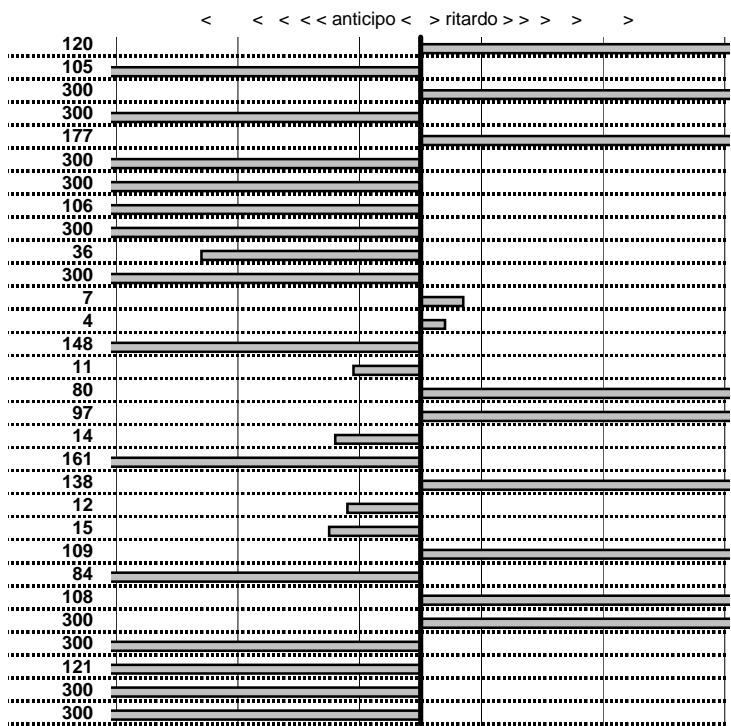

tempi e classifiche disponibili su [www.cronoviterbo.net](http://www.cronoviterbo.net)

- Cronologi - Penalità - Statistiche -

STELLA C.  
 MASERATI INDY

48

51 in classifica

prova	t.imposto	start	stop	t.netto
PA1-Cantalice 1	0:00:06,00	12:47:24,22	12:47:31,42	0:00:07,20
PA2-Cantalice 2	0:00:09,00	12:47:31,42	12:47:39,37	0:00:07,95
PA3-Pian de Roche 1	0:22:22,00	12:47:39,37	13:10:52,60	0:23:13,23
PA4-Pian de Roche 2	0:00:12,00	13:10:52,60	13:10:58,89	0:00:06,29
PA5-Pian de Roche 3	0:00:06,00	13:10:58,89	13:11:06,66	0:00:07,77
PA6-Pian de Roche 4	0:00:10,00	13:11:06,66	13:11:10,84	0:00:04,18
PA7-Campoforogna 1	0:11:09,00	13:11:10,84	13:21:45,72	0:10:34,88
PA8-Campoforogna 2	0:00:06,00	13:21:45,72	13:21:50,66	0:00:04,94
PA9-Campoforogna 3	0:00:12,00	13:21:50,66	13:21:54,53	0:00:03,87
PA10-Campoforogna 4	0:00:05,00	13:21:54,53	13:21:59,17	0:00:04,64
PA11-Campo Stella 1	1:58:58,00	13:21:59,17	15:21:00,83	1:19:01,66
PA12-Campo Stella 2	0:00:06,00	15:21:00,83	15:21:06,90	0:00:06,07
PA13-Campo Stella 3	0:00:06,00	15:21:06,90	15:21:12,94	0:00:06,04
PA14-Campo Stella 4	0:00:10,00	15:21:12,94	15:21:21,46	0:00:08,52
PA15-Vallolina 1	0:09:39,00	15:21:21,46	15:31:00,35	0:09:38,89
PA16-Vallolina 2	0:00:10,00	15:31:00,35	15:31:11,15	0:00:10,80
PA17-Vallolina 3	0:00:05,00	15:31:11,15	15:31:17,12	0:00:05,97
PA18-Vallolina 4	0:00:13,00	15:31:17,12	15:31:29,98	0:00:12,86
PA19-Cascia 1	0:35:59,00	15:31:29,98	16:07:27,37	0:35:57,39
PA20-Cascia 2	0:00:05,00	16:07:27,37	16:07:33,75	0:00:06,38
PA21-Cascia 3	0:00:06,00	16:07:33,75	16:07:39,63	0:00:05,88
PA22-Piaz. S.S.685 1	0:19:19,00	16:07:39,63	16:26:58,48	0:19:18,85
PA23-Piaz. S.S.685 2	0:00:06,00	16:26:58,48	16:27:05,57	0:00:07,09
PA24-Selvarotonda 1	0:55:59,00	16:27:05,57	17:23:03,73	0:55:58,16
PA25-Selvarotonda 2	0:00:10,00	17:23:03,73	17:23:14,81	0:00:11,08
PA26-Selvarotonda 3	0:00:06,00	17:23:14,81	17:23:30,38	0:00:15,57
PA27-Selvarotonda 4	0:00:11,00	17:23:30,38	17:23:36,01	0:00:05,63
PA28-Selvarotonda 5	0:00:05,00	17:23:36,01	17:23:39,80	0:00:03,79
PA29-Selvarotonda 6	0:00:10,00	00:00:00,00	00:00:00,00	0:00:00,00
PA30-Selvarotonda 7	0:00:05,00	00:00:00,00	00:00:00,00	0:00:00,00