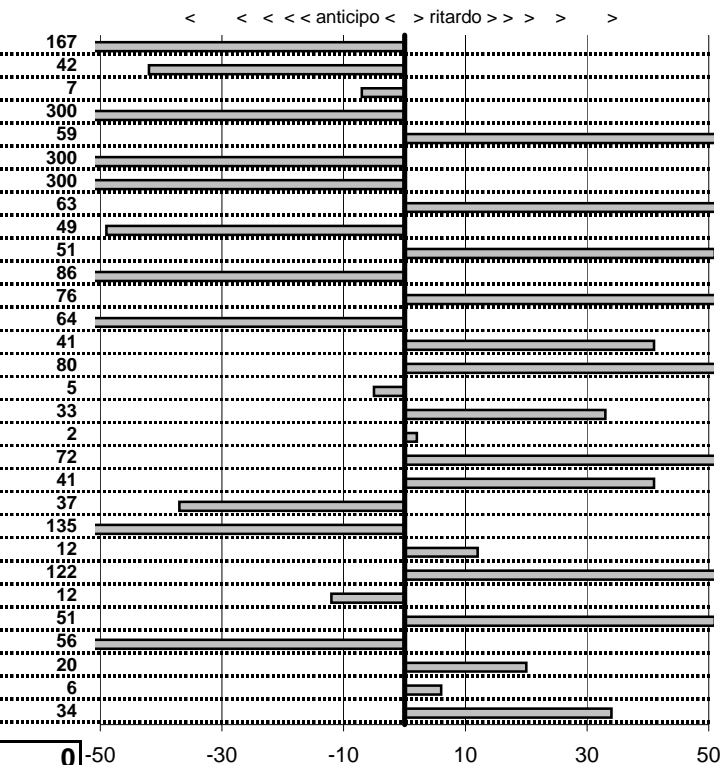

tempi e classifiche disponibili su [www.cronoviterbo.net](http://www.cronoviterbo.net)

- Cronologi - Penalità - Statistiche -

GIULIVI G.  
 MAZDA MX5

**33**

**45** in classifica

prova	t.imposto	start	stop	t.netto
PA1-Cantalice 1	0:00:06,00	12:32:12,98	12:32:17,31	0:00:04,33
PA2-Cantalice 2	0:00:09,00	12:32:17,31	12:32:25,89	0:00:08,58
PA3-Pian de Roche 1	0:22:22,00	12:32:25,89	12:54:47,82	0:22:21,93
PA4-Pian de Roche 2	0:00:12,00	12:54:47,82	12:54:54,19	0:00:06,37
PA5-Pian de Roche 3	0:00:06,00	12:54:54,19	12:55:00,78	0:00:06,59
PA6-Pian de Roche 4	0:00:10,00	12:55:00,78	12:55:06,84	0:00:06,06
PA7-Campoforogna 1	0:11:09,00	12:55:06,84	13:06:06,21	0:10:59,37
PA8-Campoforogna 2	0:00:06,00	13:06:06,21	13:06:12,84	0:00:06,63
PA9-Campoforogna 3	0:00:12,00	13:06:12,84	13:06:24,35	0:00:11,51
PA10-Campoforogna 4	0:00:05,00	13:06:24,35	13:06:29,86	0:00:05,51
PA11-Campo Stella 1	1:58:58,00	13:06:29,86	15:05:27,00	1:18:57,14
PA12-Campo Stella 2	0:00:06,00	15:05:27,00	15:05:33,76	0:00:06,76
PA13-Campo Stella 3	0:00:06,00	15:05:33,76	15:05:39,12	0:00:05,36
PA14-Campo Stella 4	0:00:10,00	15:05:39,12	15:05:49,53	0:00:10,41
PA15-Vallolina 1	0:09:39,00	15:05:49,53	15:15:29,33	0:09:39,80
PA16-Vallolina 2	0:00:10,00	15:15:29,33	15:15:39,28	0:00:09,95
PA17-Vallolina 3	0:00:05,00	15:15:39,28	15:15:44,61	0:00:05,33
PA18-Vallolina 4	0:00:13,00	15:15:44,61	15:15:57,63	0:00:13,02
PA19-Cascia 1	0:35:59,00	15:15:57,63	15:51:57,35	0:35:59,72
PA20-Cascia 2	0:00:05,00	15:51:57,35	15:52:02,76	0:00:05,41
PA21-Cascia 3	0:00:06,00	15:52:02,76	15:52:08,39	0:00:05,63
PA22-Piaz. S.S.685 1	0:19:19,00	15:52:08,39	16:11:26,04	0:19:17,65
PA23-Piaz. S.S.685 2	0:00:06,00	16:11:26,04	16:11:32,16	0:00:06,12
PA24-Selvarotonda 1	0:55:59,00	16:11:32,16	17:07:32,38	0:56:00,22
PA25-Selvarotonda 2	0:00:10,00	17:07:32,38	17:07:42,26	0:00:09,88
PA26-Selvarotonda 3	0:00:06,00	17:07:42,26	17:07:48,77	0:00:06,51
PA27-Selvarotonda 4	0:00:11,00	17:07:48,77	17:07:59,21	0:00:10,44
PA28-Selvarotonda 5	0:00:05,00	17:07:59,21	17:08:04,41	0:00:05,20
PA29-Selvarotonda 6	0:00:10,00	18:34:10,08	18:34:20,14	0:00:10,06
PA30-Selvarotonda 7	0:00:05,00	18:34:20,14	18:34:25,48	0:00:05,34