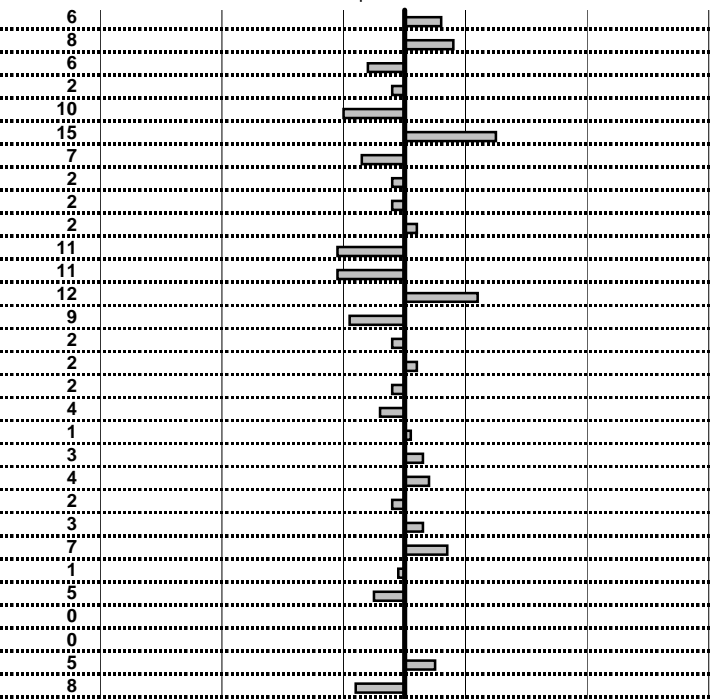

< < < < anticipo < > ritardo > > >

SOMMA PENALITA'	152
MEDIA PENALITA'	5,1

ALTRE PENALITA'	0
TOTALE PENALITA'	152

Elaborazione dati a cura di CRONOVITERBO