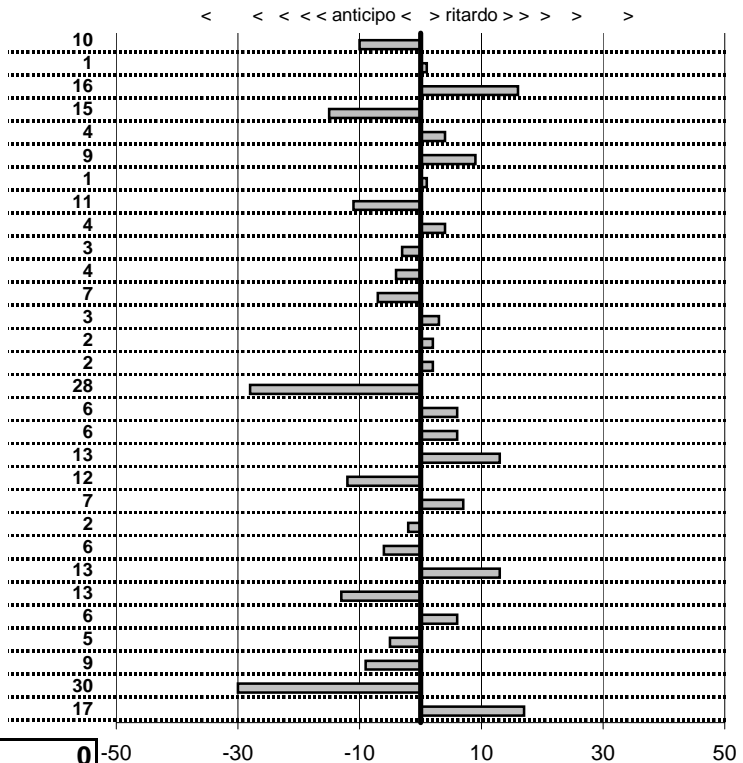

tempi e classifiche disponibili su [www.cronoviterbo.net](http://www.cronoviterbo.net)

- Cronologi - Penalità - Statistiche -

**DE ANGELIS E.**  
**LANCIA F.**

**25**

**11** in classifica

prova	t.imposto	start	stop	t.netto
PA1-Cantalice 1	0:00:06,00	12:24:25,56	12:24:31,46	0:00:05,90
PA2-Cantalice 2	0:00:09,00	12:24:31,46	12:24:40,47	0:00:09,01
PA3-Pian de Roche 1	0:22:22,00	12:24:40,47	12:47:02,63	0:22:22,16
PA4-Pian de Roche 2	0:00:12,00	12:47:02,63	12:47:14,48	0:00:11,85
PA5-Pian de Roche 3	0:00:06,00	12:47:14,48	12:47:20,52	0:00:06,04
PA6-Pian de Roche 4	0:00:10,00	12:47:20,52	12:47:30,61	0:00:10,09
PA7-Campoforogna 1	0:11:09,00	12:47:30,61	12:58:39,62	0:11:09,01
PA8-Campoforogna 2	0:00:06,00	12:58:39,62	12:58:45,51	0:00:05,89
PA9-Campoforogna 3	0:00:12,00	12:58:45,51	12:58:57,55	0:00:12,04
PA10-Campoforogna 4	0:00:05,00	12:58:57,55	12:59:02,52	0:00:04,97
PA11-Campo Stella 1	1:58:58,00	12:59:02,52	14:58:00,56	1:18:58,04
PA12-Campo Stella 2	0:00:06,00	14:58:00,56	14:58:06,49	0:00:05,93
PA13-Campo Stella 3	0:00:06,00	14:58:06,49	14:58:12,52	0:00:06,03
PA14-Campo Stella 4	0:00:10,00	14:58:12,52	14:58:22,54	0:00:10,02
PA15-Vallolina 1	0:09:39,00	14:58:22,54	15:08:01,56	0:09:39,02
PA16-Vallolina 2	0:00:10,00	15:08:01,56	15:08:11,28	0:00:09,72
PA17-Vallolina 3	0:00:05,00	15:08:11,28	15:08:16,34	0:00:05,06
PA18-Vallolina 4	0:00:13,00	15:08:16,34	15:08:29,40	0:00:13,06
PA19-Cascia 1	0:35:59,00	15:08:29,40	15:44:28,53	0:35:59,13
PA20-Cascia 2	0:00:05,00	15:44:28,53	15:44:33,41	0:00:04,88
PA21-Cascia 3	0:00:06,00	15:44:33,41	15:44:39,48	0:00:06,07
PA22-Piaz. S.S.685 1	0:19:19,00	15:44:39,48	16:03:58,46	0:19:18,98
PA23-Piaz. S.S.685 2	0:00:06,00	16:03:58,46	16:04:04,40	0:00:05,94
PA24-Selvarotonda 1	0:55:59,00	16:04:04,40	17:00:03,53	0:55:59,13
PA25-Selvarotonda 2	0:00:10,00	17:00:03,53	17:00:13,40	0:00:09,87
PA26-Selvarotonda 3	0:00:06,00	17:00:13,40	17:00:19,46	0:00:06,06
PA27-Selvarotonda 4	0:00:11,00	17:00:19,46	17:00:30,41	0:00:10,95
PA28-Selvarotonda 5	0:00:05,00	17:00:30,41	17:00:35,32	0:00:04,91
PA29-Selvarotonda 6	0:00:10,00	18:29:11,94	18:29:21,64	0:00:09,70
PA30-Selvarotonda 7	0:00:05,00	18:29:21,64	18:29:26,81	0:00:05,17