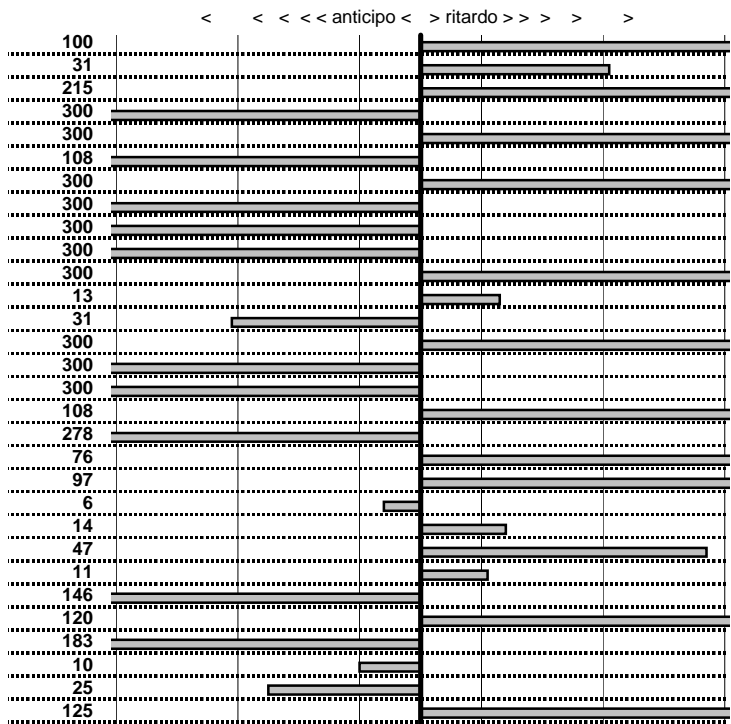

tempi e classifiche disponibili su [www.cronoviterbo.net](http://www.cronoviterbo.net)

- Cronologi - Penalità - Statistiche -

CIPPITELLI T.  
 A.R. COLONIALE 6 C 2500

**31**

**44** in classifica

prova	t.imposto	start	stop	t.netto
PA1-Cantalice 1	0:00:06,00	12:30:37,75	12:30:44,75	0:00:07,00
PA2-Cantalice 2	0:00:09,00	12:30:44,75	12:30:54,06	0:00:09,31
PA3-Pian de Roche 1	0:22:22,00	12:30:54,06	12:53:18,21	0:22:24,15
PA4-Pian de Roche 2	0:00:12,00	12:53:18,21	12:53:25,25	0:00:07,04
PA5-Pian de Roche 3	0:00:06,00	12:53:25,25	12:53:37,06	0:00:11,81
PA6-Pian de Roche 4	0:00:10,00	12:53:37,06	12:53:45,98	0:00:08,92
PA7-Campoforogna 1	0:11:09,00	12:53:45,98	00:00:00,00	7:73:45,98
PA8-Campoforogna 2	0:00:06,00	00:00:00,00	00:00:00,00	0:00:00,00
PA9-Campoforogna 3	0:00:12,00	00:00:00,00	00:00:00,00	0:00:00,00
PA10-Campoforogna 4	0:00:05,00	00:00:00,00	00:00:00,00	0:00:00,00
PA11-Campo Stella 1	1:58:58,00	00:00:00,00	15:18:37,21	9:18:37,21
PA12-Campo Stella 2	0:00:06,00	15:18:37,21	15:18:43,34	0:00:06,13
PA13-Campo Stella 3	0:00:06,00	15:18:43,34	15:18:49,03	0:00:05,69
PA14-Campo Stella 4	0:00:10,00	15:18:49,03	15:19:09,05	0:00:20,02
PA15-Vallolina 1	0:09:39,00	15:19:09,05	15:28:38,09	0:09:29,04
PA16-Vallolina 2	0:00:10,00	15:28:38,09	15:28:43,93	0:00:05,84
PA17-Vallolina 3	0:00:05,00	15:28:43,93	15:28:50,01	0:00:06,08
PA18-Vallolina 4	0:00:13,00	15:28:50,01	15:29:00,23	0:00:10,22
PA19-Cascia 1	0:35:59,00	15:29:00,23	16:04:59,99	0:35:59,76
PA20-Cascia 2	0:00:05,00	16:04:59,99	16:05:05,96	0:00:05,97
PA21-Cascia 3	0:00:06,00	16:05:05,96	16:05:11,90	0:00:05,94
PA22-Piaz. S.S.685 1	0:19:19,00	16:05:11,90	16:24:31,04	0:19:19,14
PA23-Piaz. S.S.685 2	0:00:06,00	16:24:31,04	16:24:37,51	0:00:06,47
PA24-Selvarotonda 1	0:55:59,00	16:24:37,51	17:20:36,62	0:55:59,11
PA25-Selvarotonda 2	0:00:10,00	17:20:36,62	17:20:45,16	0:00:08,54
PA26-Selvarotonda 3	0:00:06,00	17:20:45,16	17:20:52,36	0:00:07,20
PA27-Selvarotonda 4	0:00:11,00	17:20:52,36	17:21:01,53	0:00:09,17
PA28-Selvarotonda 5	0:00:05,00	17:21:01,53	17:21:06,43	0:00:04,90
PA29-Selvarotonda 6	0:00:10,00	18:33:12,09	18:33:21,84	0:00:09,75
PA30-Selvarotonda 7	0:00:05,00	18:33:21,84	18:33:28,09	0:00:06,25